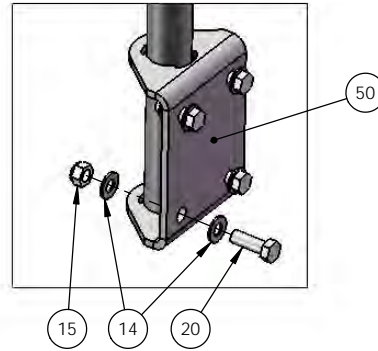

Access System ADE008732

DETAIL C

REFER TO NEXT PAGE
FOR BILL OF MATERIALS