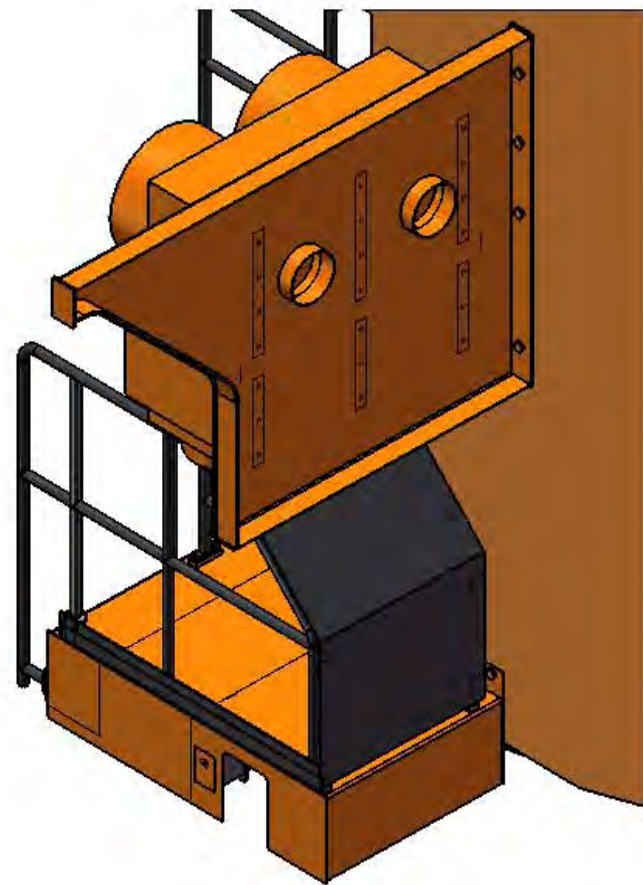

Emergency Stop Switches ADE009631

ITEM NO.	PART NUMBER	NAME	QTY.
1	ADE001367	Washer	8
2	ADE001368	Nut	4
3	ADE001375	Bolt	4
4	ADE009536	Plate	1
5	EH4000 EStop	Existing Hitachi Part	1

LHS E-Stop