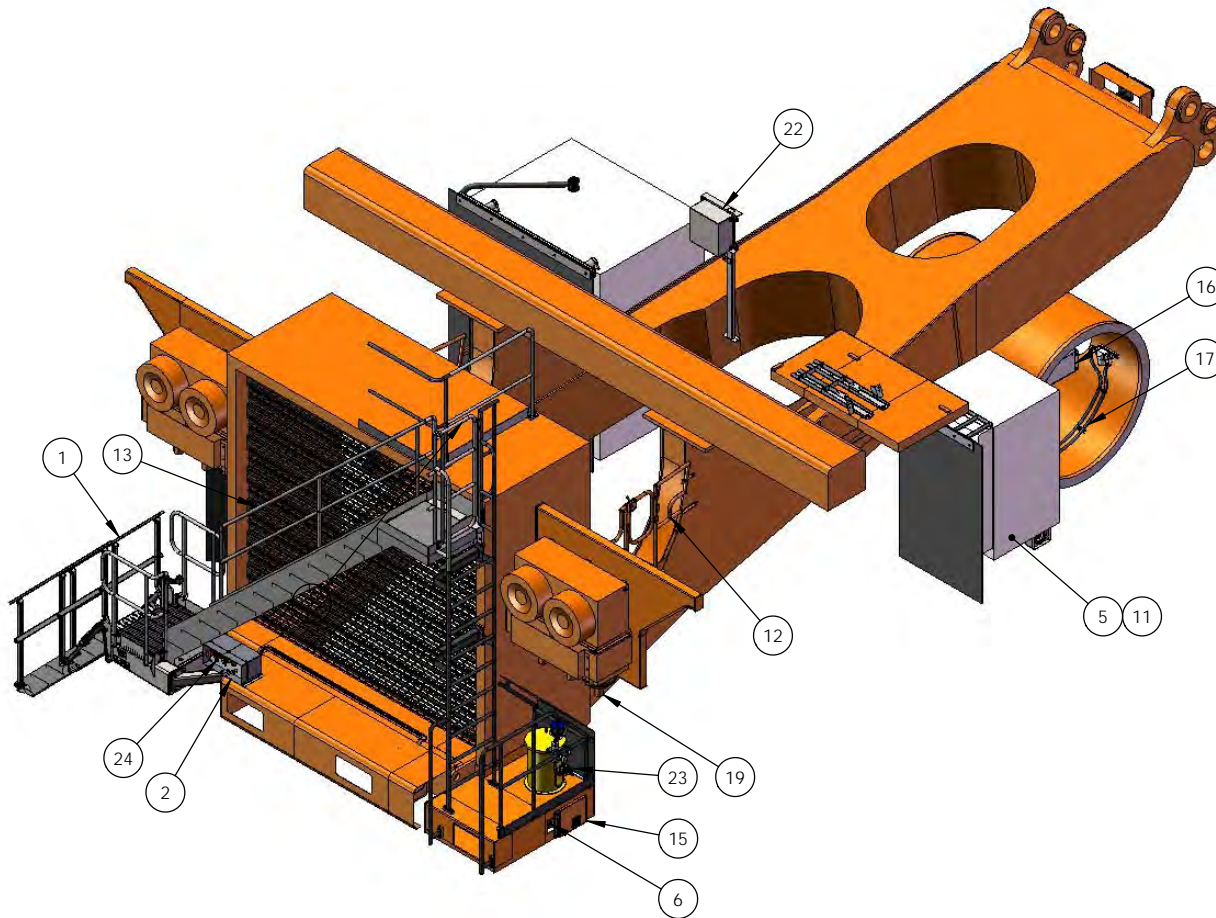

EH4000 Modifications ADE009039

ITEM NO.	PART NUMBER	PART DESCRIPTION	Qty.
1	ADE008482	Access System Group	1
2	ADE008800	Ancillary Box	1
3	ADE008971	Handrail Return Extension	1
4	ADE009044	Fire Bottle Bracket Group	1
5	ADE009463	Fuel Fill System Group	1
6	ADE009631	E-Stop Relocation Group	1
7	ADE009646	Emergency Egress Gate Group	1
8	ADE009650	Retard Light Group	1
9	ADE009651	Rear Combination Lights	1
10	ADE009653	ID Plate Group	1
11	ADE012219	Non-Pressurizing Fuel System	1
12	ADE012313	Engine Bay Gate Group	1
13	ADE012577	Stair Relocation and Inner Handrail Group	1
14	ADE013004	Shaft Guard	1
15	ADE013085	Service Point Cover	1
16	ADE013101	High Voltage Covers	1
17	ADE013141	Filter Relocation Group	1
18	ADE013246	Fire Bottle Bracket	1
19	ADE013448	Air Cleaner Dust Ejector Group	1
20	ADE014267	Handrail Return Extension	1
21	ADE014269	LED Indicator Light Group	1
22	ADE014298	High Voltage Grounding Box Mount	1
23	ADE014309	Pressurized Grease Fill System	1
24	ADE014461	LED Battery Disconnect Indicator	1