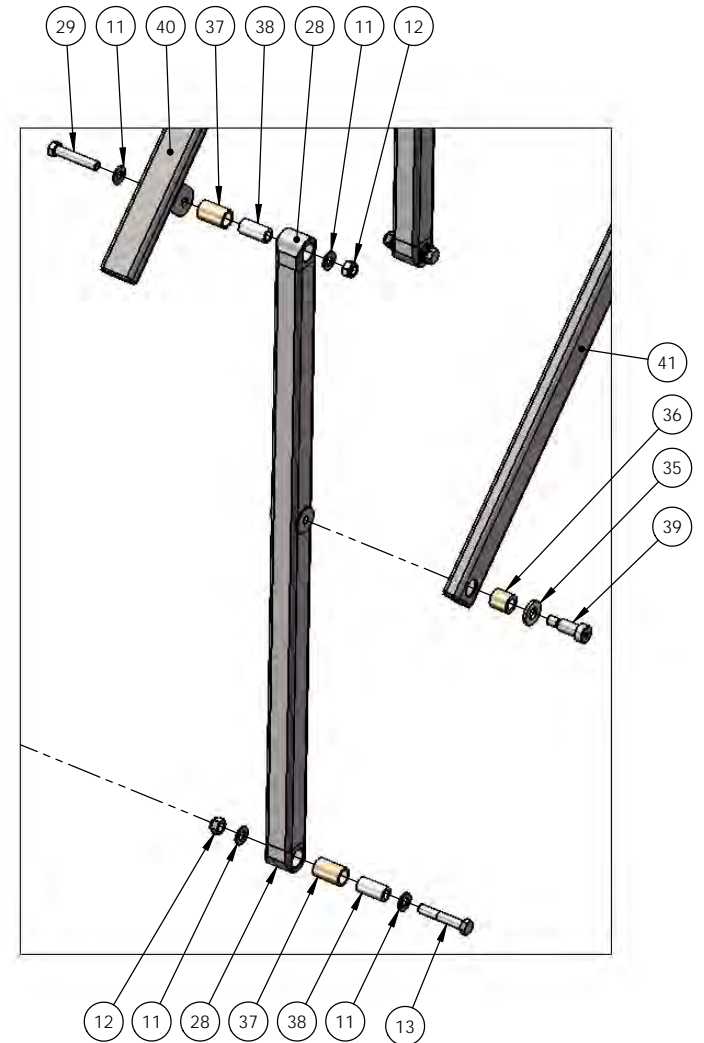

Access System ADE008732

REFER TO NEXT PAGE
FOR DETAIL VIEWS

Access System ADE008732

DETAIL A

DETAIL C

DETAIL B

DETAIL D

DETAIL E

REFER TO NEXT PAGE
FOR BILL OF MATERIALS

Access System ADE008732

ITEM NO.	PART NUMBER	NAME	QTY.
1	ADE000372	Bolt	2
2	ADE000373	Nut	2
3	ADE000374	Washer	4
4	ADE000443	Hyd Fitting	2
5	ADE000698	Nut	2
6	ADE000733	Bearing	2
7	ADE000930	Hyd Fitting	2
8	ADE001309	Hyd Fitting	2
9	ADE001310	Hyd Fitting	2
10	ADE001326	Hyd Cylinder	2
11	ADE001367	Washer	26
12	ADE001368	Nut	14
13	ADE001379	Bolt	4
14	ADE001380	Washer	56
15	ADE001381	Nut	24
16	ADE001382	Bolt	8
17	ADE001426	Bolt	4
18	ADE001427	Nut	4
19	ADE001428	Washer	16
20	ADE001429	Bolt	24
21	ADE001613	Bolt	4
22	ADE001771	Washer	8
23	ADE002396	Label - Cab Controlled Stair	1
24	ADE002802	Bolt	6
25	ADE002935	Mount Block	1
26	ADE002964	Bolt	2
27	ADE003005	Stanchion Fixed RH	1
28	ADE003028	Stair Stanchion	4
29	ADE003687	Bolt	6

ITEM NO.	PART NUMBER	NAME	QTY.
30	ADE003732	Bolt	8
31	ADE003966	Limit Switch	2
32	ADE004129	Label - Pinch Points	2
33	ADE004144	Label - Access System...	1
34	ADE004244	P-Clip	16
35	ADE004644	Washer	6
36	ADE004672	Bush	6
37	ADE004673	Bush	10
38	ADE004674	Spacer	10
39	ADE004675	Shoulder Bolt	6
40	ADE005223	Handrail Top Rail	2
41	ADE005225	Handrail Mid Rail	2
42	ADE005445	Hyd Fitting	2
43	ADE005455	Manifold Body	2
44	ADE006050	Hyd Fitting	2
45	ADE006051	Hyd Fitting	2
46	ADE006725	Label - Additional controls...	1
47	ADE006915	Drive Screw	4
48	ADE007159	Hyd Component	2
49	ADE007411	Stanchion Fixed LH	1
50	ADE008515	Deck Inner Handrail	1
51	ADE008636	ID Plate Access Systems	1
52	ADE008770	Access System Bumper Platform	1
53	ADE008780	Stair Lower Access	1
54	ADE008785	Bracing Beam	1
55	ADE012517	Kickrail Extension	1
56	ADE012520	Deck Outer Handrail	1
57	ADE012531	Handrail Extension	1
58	ADE013055	Bolt	2