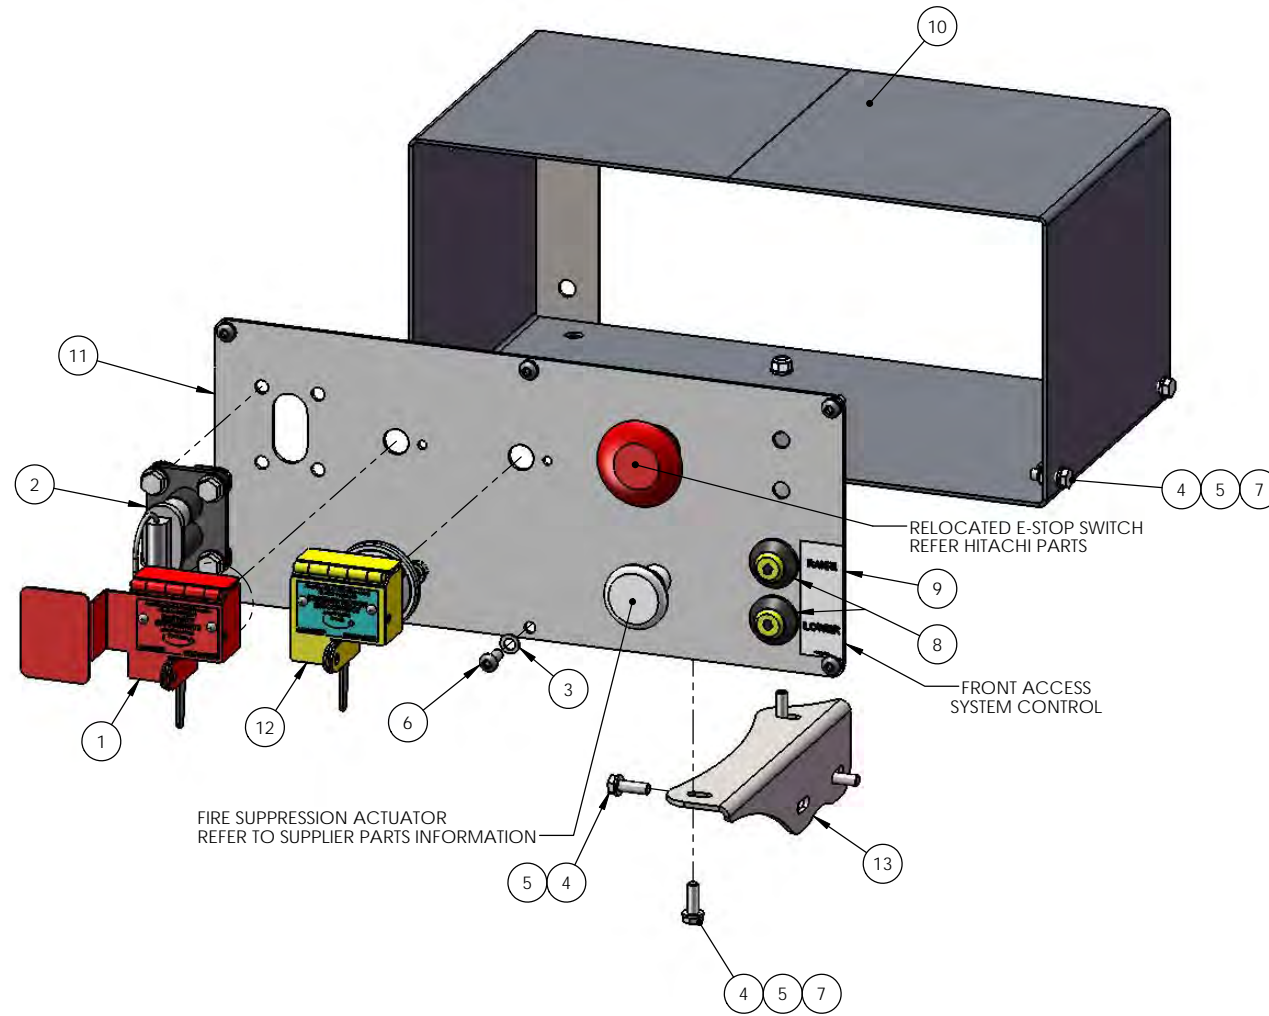

ITEM NO.	PART NUMBER	NAME	QTY.
30	ADE003732	Bolt	8
31	ADE003966	Limit Switch	2
32	ADE004129	Label - Pinch Points	2
33	ADE004144	Label - Access System...	1
34	ADE004244	P-Clip	16
35	ADE004644	Washer	6
36	ADE004672	Bush	6
37	ADE004673	Bush	10
38	ADE004674	Spacer	10
39	ADE004675	Shoulder Bolt	6
40	ADE005223	Handrail Top Rail	2
41	ADE005225	Handrail Mid Rail	2
42	ADE005445	Hyd Fitting	2
43	ADE005455	Manifold Body	2
44	ADE006050	Hyd Fitting	2
45	ADE006051	Hyd Fitting	2
46	ADE006725	Label - Additional controls...	1
47	ADE006915	Drive Screw	4
48	ADE007159	Hyd Component	2
49	ADE007411	Stanchion Fixed LH	1
50	ADE008515	Deck Inner Handrail	1
51	ADE008636	ID Plate Access Systems	1
52	ADE008770	Access System Bumper Platform	1
53	ADE008780	Stair Lower Access	1
54	ADE008785	Bracing Beam	1
55	ADE012517	Kickrail Extension	1
56	ADE012520	Deck Outer Handrail	1
57	ADE012531	Handrail Extension	1
58	ADE013055	Bolt	2

*ADE002398 & ADE006725 ARE LOCATED INSIDE THE CAB ADJACENT TO THE ACCESS SYSTEM CONTROLS.

**Lines Group
ADE014014**

ITEM NO.	PART NUMBER	PART DESCRIPTION	Qty.
1	ADE001380	Washer	5
2	ADE001381	Nut	2
3	ADE001429	Bolt	2
4	ADE008017	Hose Assy	2
5	ADE008177	Hose Assy	1
6	ADE008545	Hose Assy	1
7	ADE008547	Hose Assy	1
8	ADE008550	Hose Assy	1
9	ADE012431	Hyd Fitting Adaptor	2
10	ADE013885	Bulkhead Plate	1
11	ADE014083	Hose Assy	2

Cab Control Bracket ADE014432

ITEM NO.	PART NUMBER	PART DESCRIPTION	Qty.
1	ADE014432	Cabin Switch Bracket	1

Ancillary Box ADE008800

ITEM NO.	PART NUMBER	NAME	QTY.
1	ADE000088	Battery Disconnect & LH Jumpstart Lockout	1
2	ADE000419	Jumpstart Receptacle	1
3	ADE001374	Washer	6
4	ADE001418	Bolt	6
5	ADE001421	Washer	10
6	ADE001423	Bolt	6
7	ADE001424	Nut	4
8	ADE003708	Switch	2
9	ADE004752	Label - Raise/Lower	1
10	ADE006804	Ancillary Box	1
11	ADE008798	Plate	1
12	ADE009800	Starter Disconnect Lockout	1
13	ADE009985	Plate	1