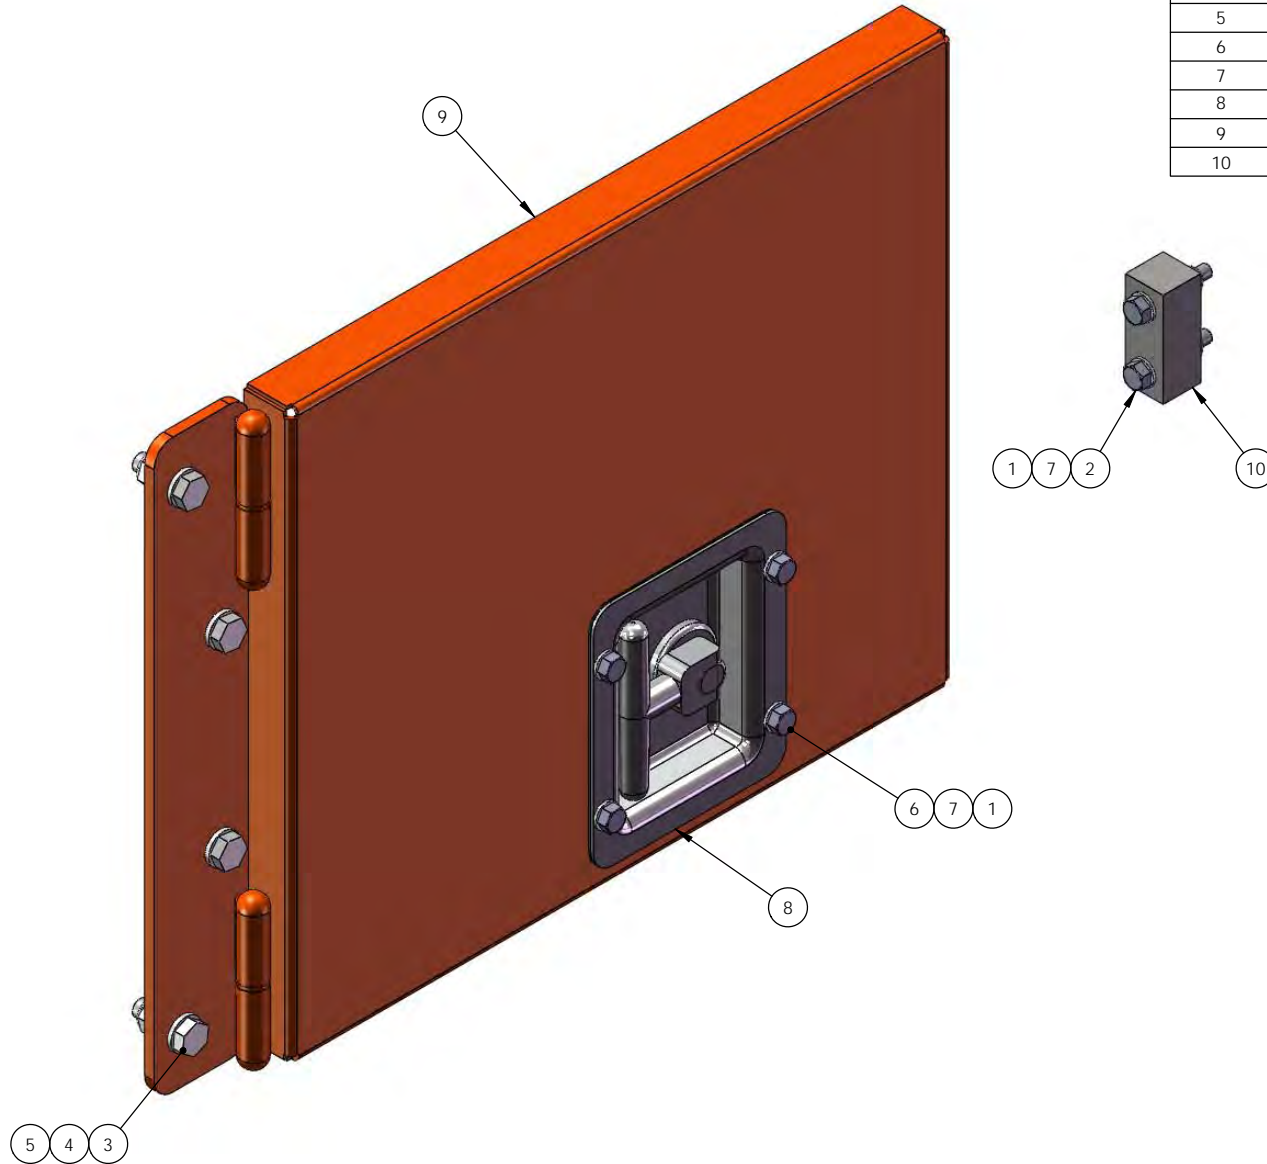

**Shaft Guard
ADE013004**

ITEM NO.	PART NUMBER	PART DESCRIPTION	Qty.
1	ADE013004	Shaft Guard	1

NOTE:
FITTED TO HYDRAULIC PUMP PROPELLOR SHAFT.

Service Point Cover ADE013085

ITEM NO.	PART NUMBER	PART DESCRIPTION	Qty.
1	ADE001387	Nut	6
2	ADE001415	Bolt	2
3	ADE001418	Bolt	4
4	ADE001421	Washer	8
5	ADE001424	Nut	4
6	ADE004306	Bolt	4
7	ADE006914	Washer	12
8	ADE012002	Drop T Lock	1
9	ADE013084	Cover	1
10	ADE013087	Striker Block	1