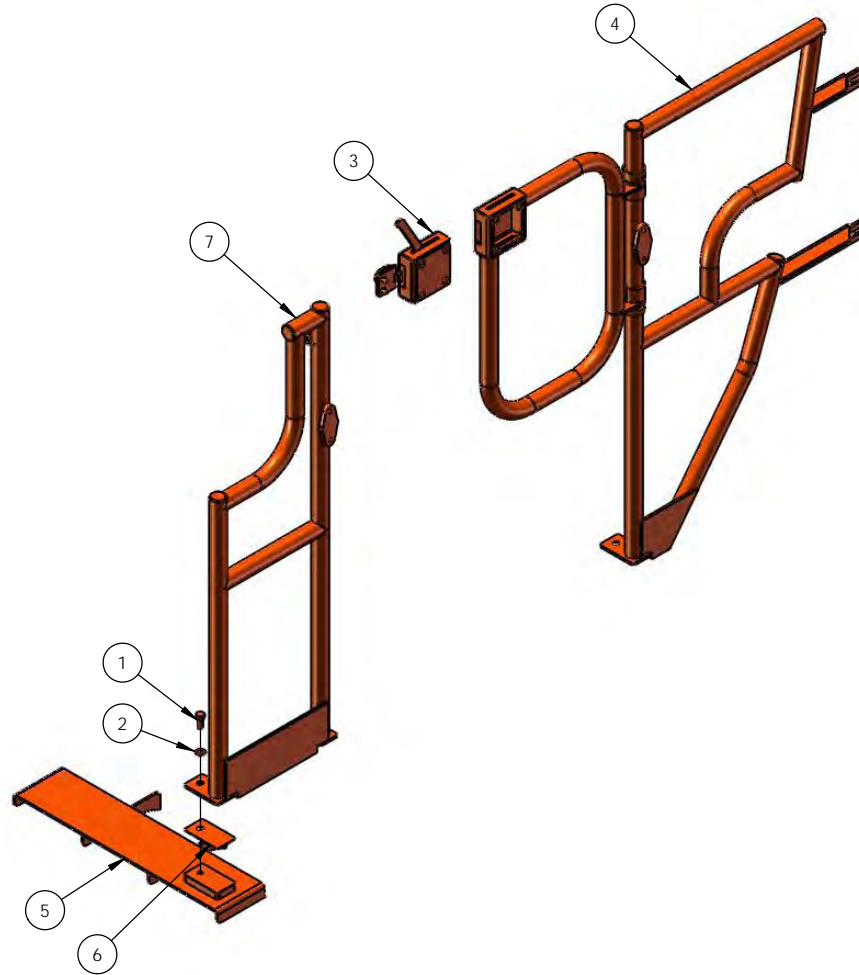

LHS Engine Bay Gate Group ADE012950

ITEM NO.	PART NUMBER	PART DESCRIPTION	Qty.
1	ADE000185	Bolt	1
2	ADE001380	Washer	1
3	ADE012326	Gate Latch Box Assembly	1
4	ADE012908	Rearside Gate Frame	1
5	ADE012937	Platform Extension	1
6	ADE012939	Shim Plate	1
7	ADE012949	Front Gate Frame	1