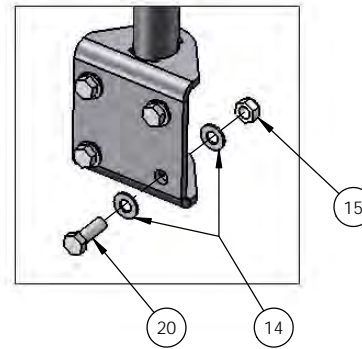

Access System ADE008732

DETAIL D

REFER TO NEXT PAGE
FOR BILL OF MATERIALS