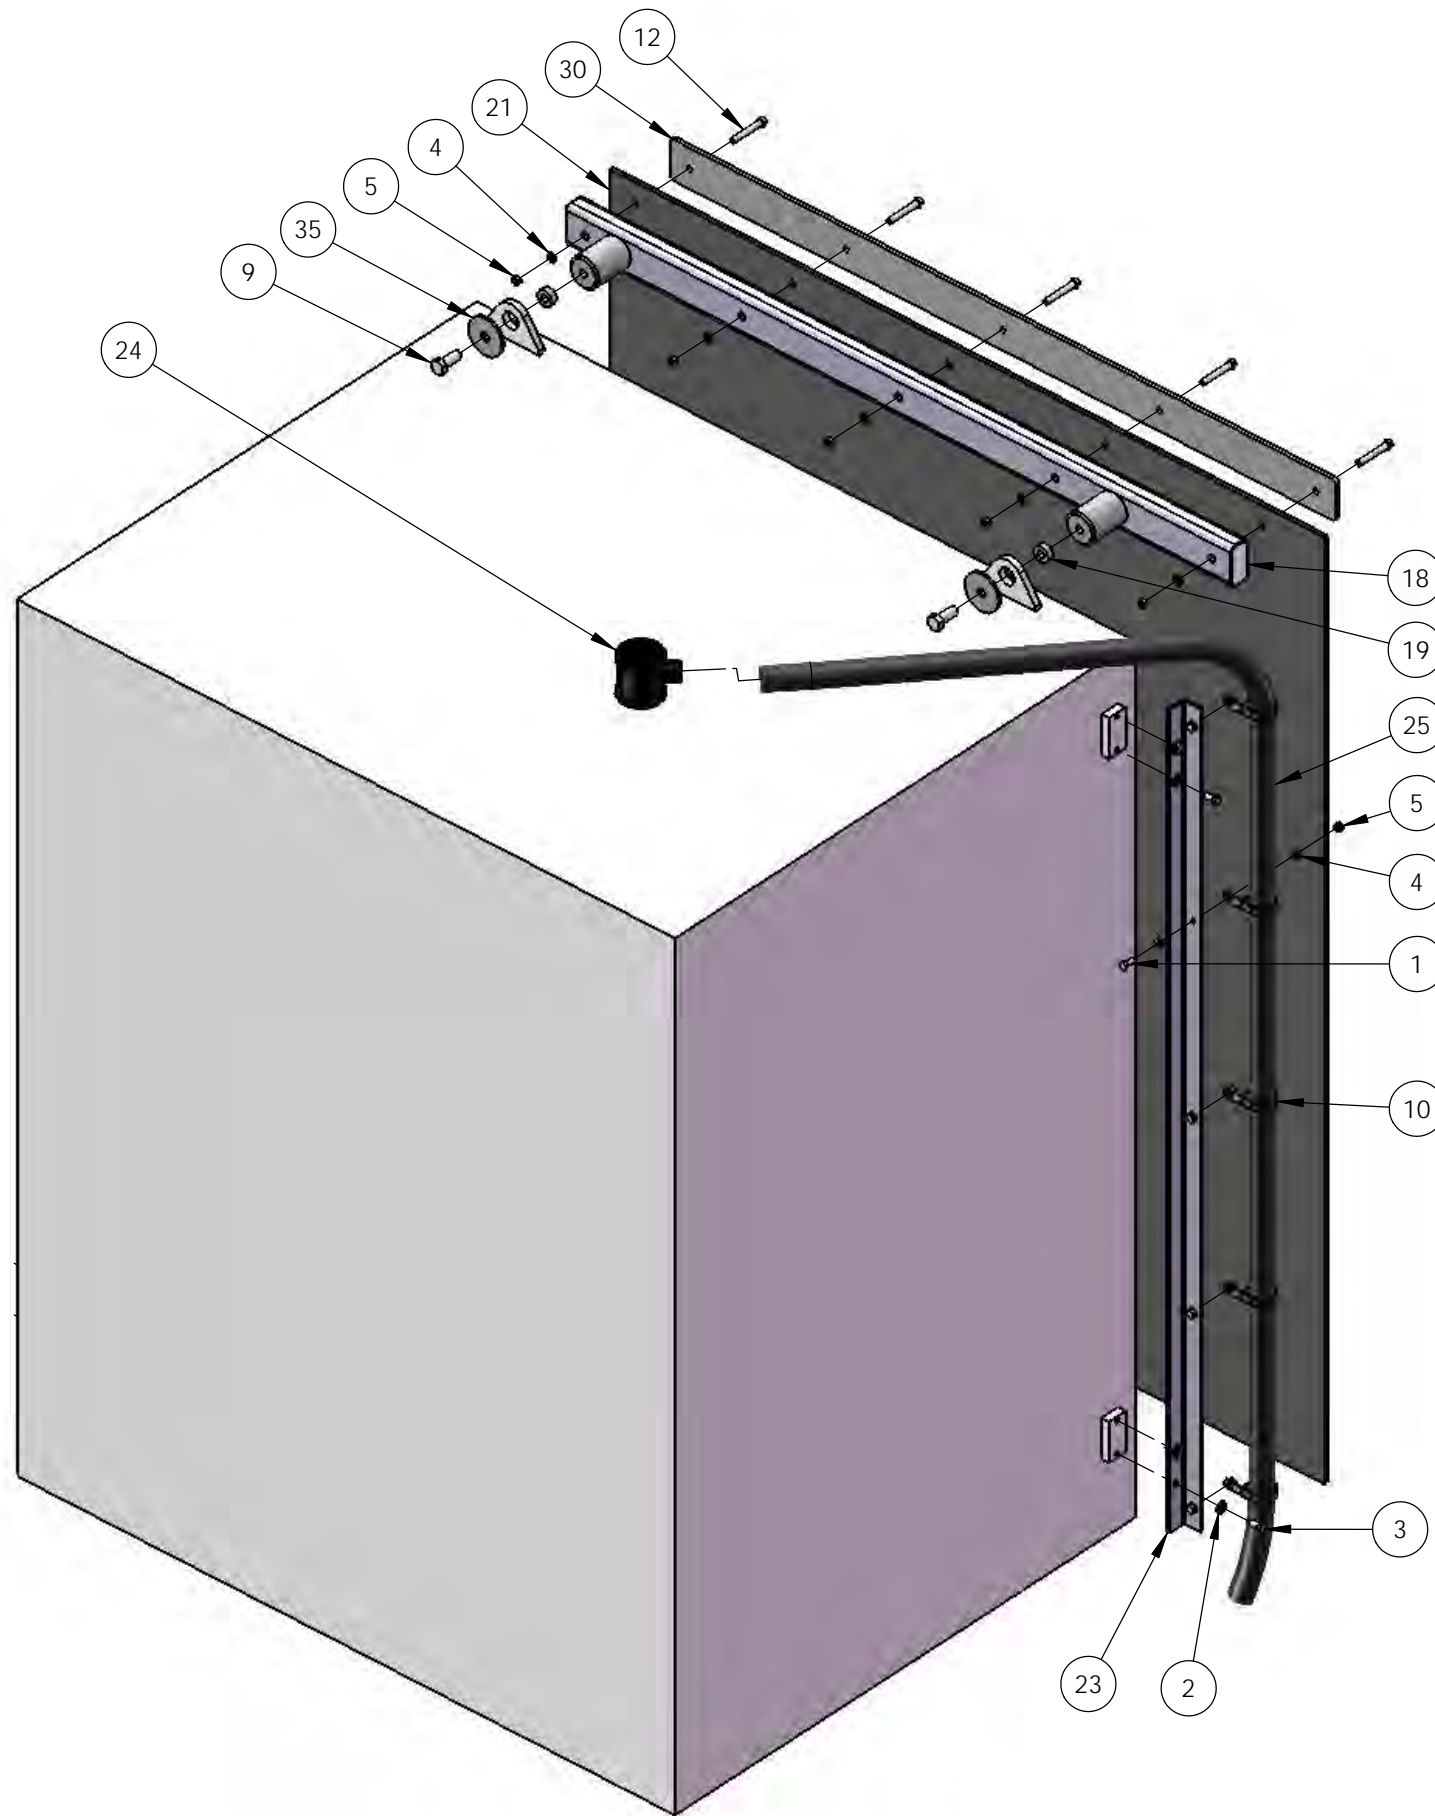

Tank Group ADE009463

ITEM NO.	PART NUMBER	NAME	QTY.
1	ADE000185	Bolt	8
2	ADE001367	Washer	14
3	ADE001377	Bolt	14
4	ADE001380	Washer	33
5	ADE001381	Nut	15
6	ADE001418	Bolt	6
7	ADE001421	Washer	12
8	ADE001424	Nut	6
9	ADE001425	Bolt	2
10	ADE002667	P-Clip	5
11	ADE002804	Bolt	5
12	ADE006932	Bolt	5
13	ADE008175	Wiggins Fitting	1
14	ADE008954	Adapter	1
15	ADE008955	Ball Valve	1
16	ADE008956	Housing	1
17	ADE008961	Bracket	1
18	ADE009063	Bracket	1
19	ADE009098	Spacer	2
20	ADE009114	Bracket	1
21	ADE009127	Mud Flap	1
22	ADE009128	Mud Flap	1
23	ADE009419	Bracket	1
24	ADE009462	Breather	1
25	ADE009464	Hose	1
26	ADE009473	Adapter	1
27	ADE009475	Adapter	1
28	ADE009477	Hose Assy	1
29	ADE009478	Adapter	1
30	ADE009501	Plate	1
31	ADE009502	Plate	1
32	ADE009507	Clamp Half - Front	3
33	ADE009508	Clamp Half - Back	3
34	ADE009509	P Clamp Grommet	3
35	ADE009531	Washer	2