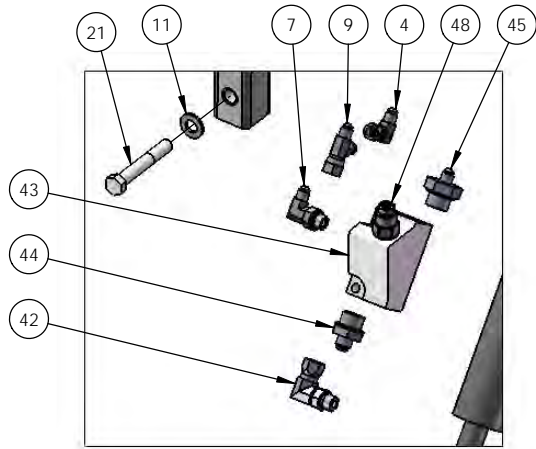

Access System ADE008732

DETAIL A