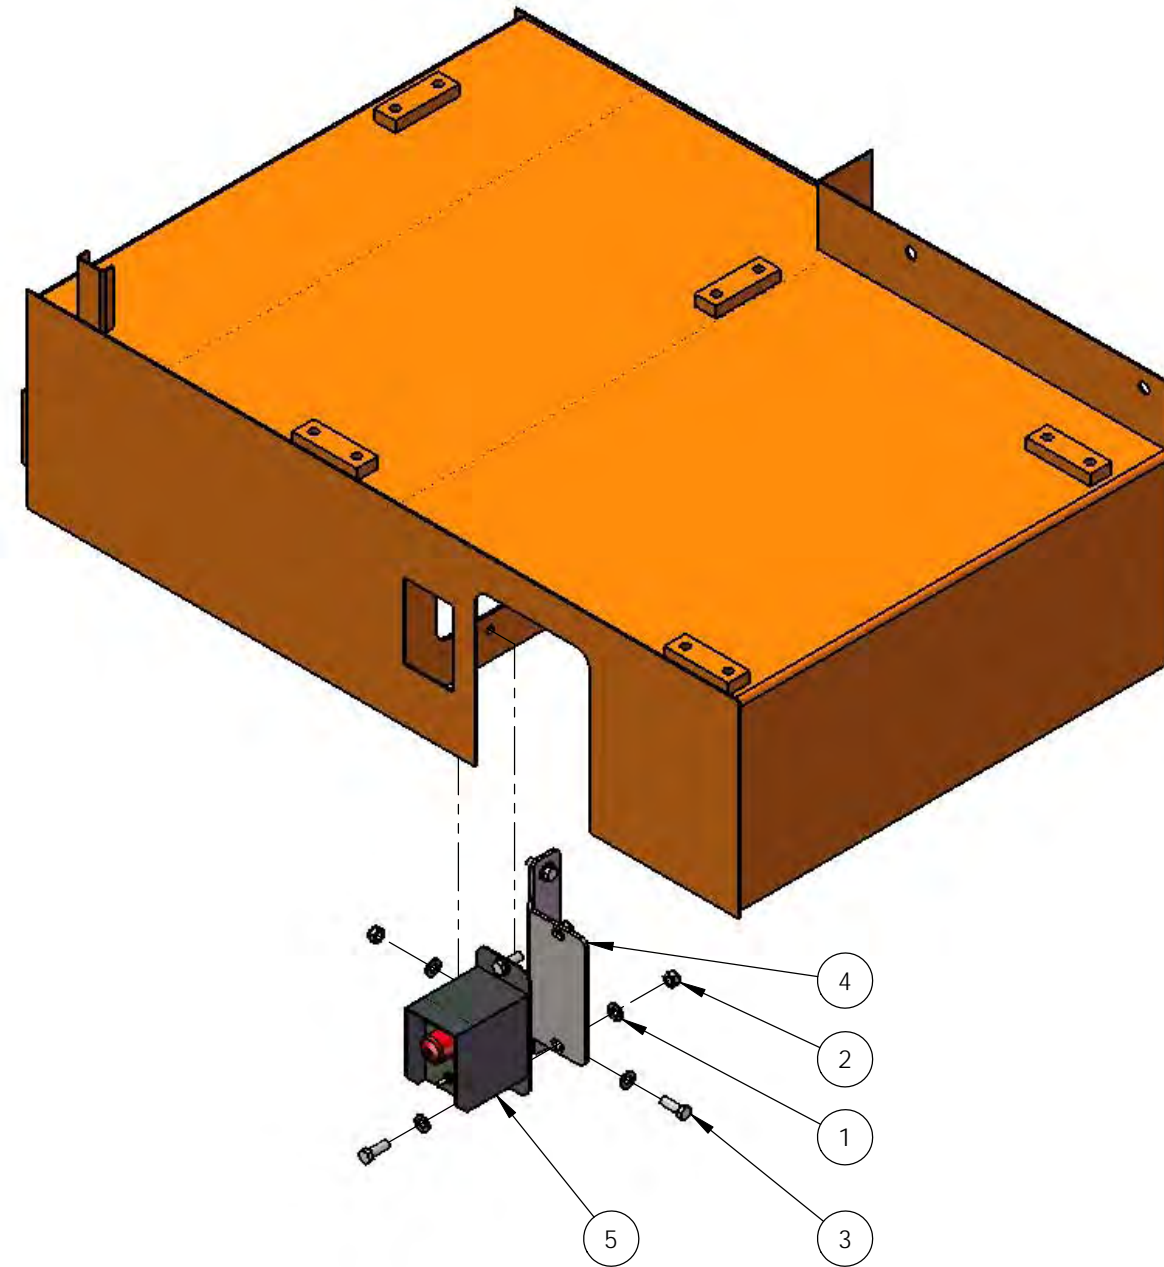

Emergency Stop Switches ADE009631

ITEM NO.	PART NUMBER	NAME	QTY.
1	ADE001367	Washer	8
2	ADE001368	Nut	4
3	ADE001375	Bolt	4
4	ADE009536	Plate	1
5	EH4000 EStop	Existing Hitachi Part	1

LHS E-Stop