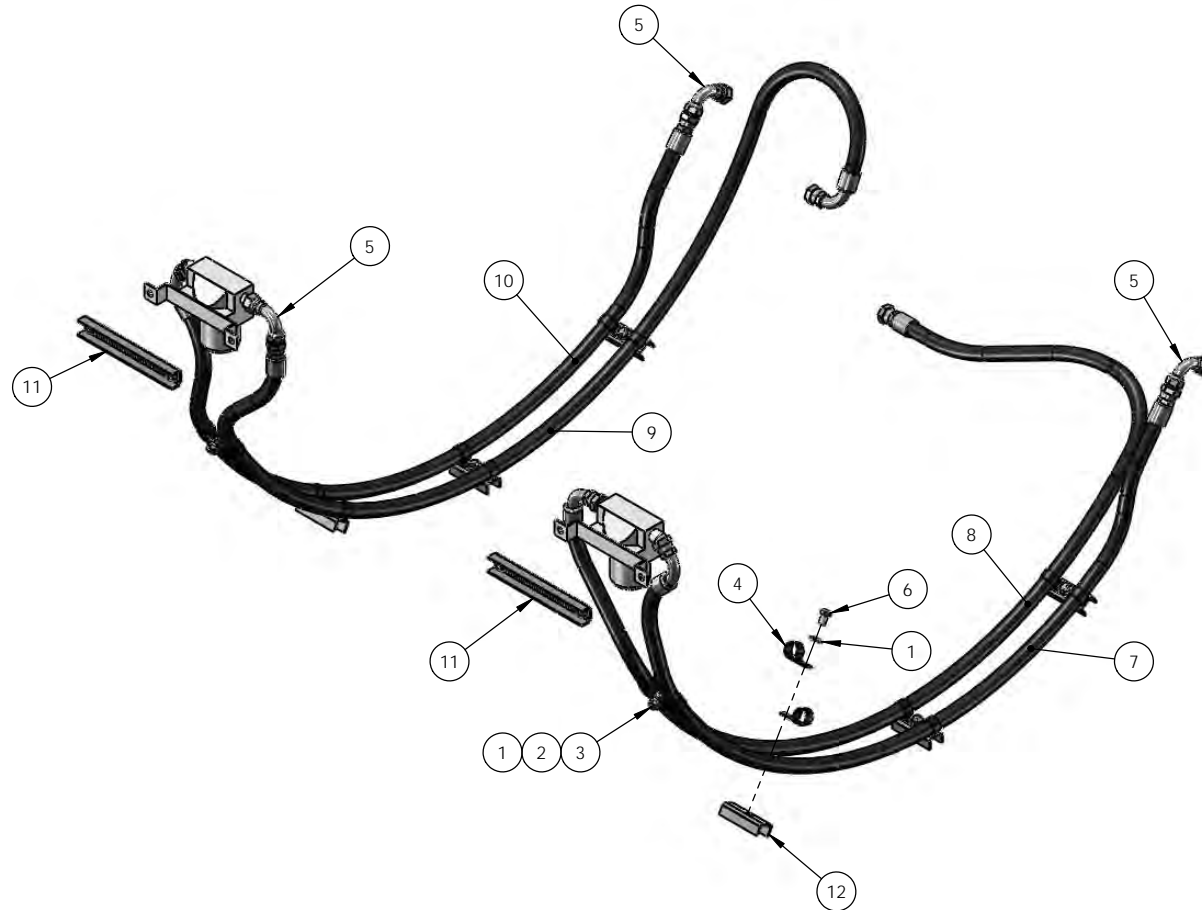

**Shaft Guard
ADE013004**

ITEM NO.	PART NUMBER	PART DESCRIPTION	Qty.
1	ADE013004	Shaft Guard	1

NOTE:
FITTED TO HYDRAULIC PUMP PROPELLOR SHAFT.

Service Point Cover ADE013085

ITEM NO.	PART NUMBER	PART DESCRIPTION	Qty.
1	ADE001387	Nut	6
2	ADE001415	Bolt	2
3	ADE001418	Bolt	4
4	ADE001421	Washer	8
5	ADE001424	Nut	4
6	ADE004306	Bolt	4
7	ADE006914	Washer	12
8	ADE012002	Drop T Lock	1
9	ADE013084	Cover	1
10	ADE013087	Striker Block	1

COVER PLATE GROUP ADE013101

ITEM NO.	PART NUMBER	NAME	QTY.
1	ADE001418	Bolt	16
2	ADE001421	Washer	16
3	ADE012967	Cover Plate	4

Cooling Oil Filter Hose Group ADE013141

ITEM NO.	PART NUMBER	PART DESCRIPTION	QTY.
1	ADE001367	Washer	10
2	ADE001368	Nut	2
3	ADE001377	Bolt	1
4	ADE004951	P-Clip	16
5	ADE009699	Adapter	3
6	ADE009743	Bolt	7
7	ADE013129	Hose Assembly	1
8	ADE013131	Hose Assembly	1
9	ADE013133	Hose Assembly	1
10	ADE013135	Hose Assembly	1
11	ADE013143	Mount Bracket	2
12	ADE013167	Mount Bracket	6