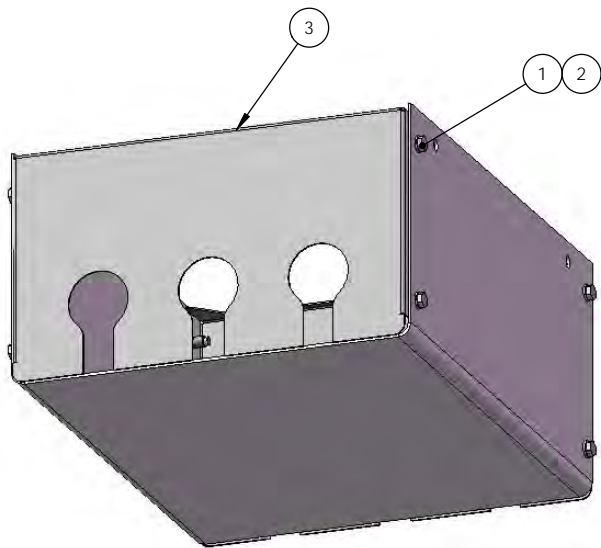

COVER PLATE GROUP ADE013101

ITEM NO.	PART NUMBER	NAME	QTY.
1	ADE001418	Bolt	16
2	ADE001421	Washer	16
3	ADE012967	Cover Plate	4