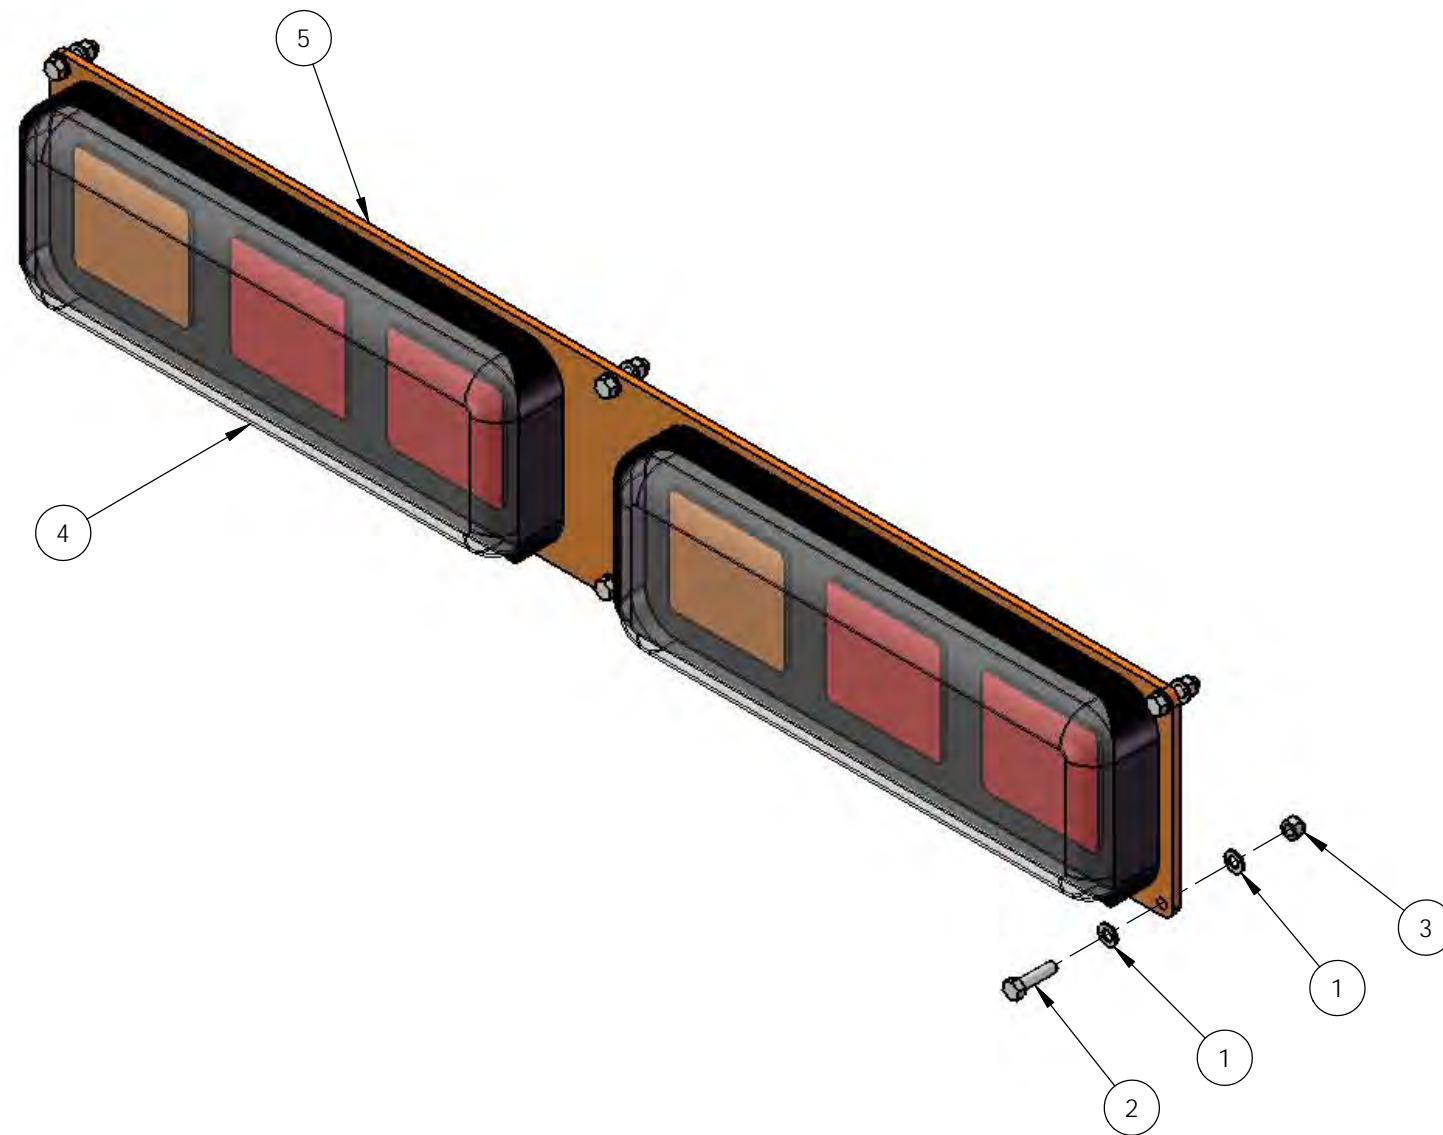

ITEM NO.	PART NUMBER	NAME	QTY.
1	ADE001409	Washer	12
2	ADE001417	Bolt	6
3	ADE001419	Nut	6
4	ADE009350	Light	2
5	ADE009652	Plate	1

**ID Plate
ADE009653**

ITEM NO.	PART NUMBER	NAME	QTY.
1	ADE000185	Bolt	4
2	ADE001380	Washer	8
3	ADE001381	Nut	4
4	ADE001385	Bolt	2
5	ADE001387	Nut	4
6	ADE008999	Sheet	1
7	ADE009418	Support	1
8	ADE009718	Bolt	2
9	ADE009720	Washer	8