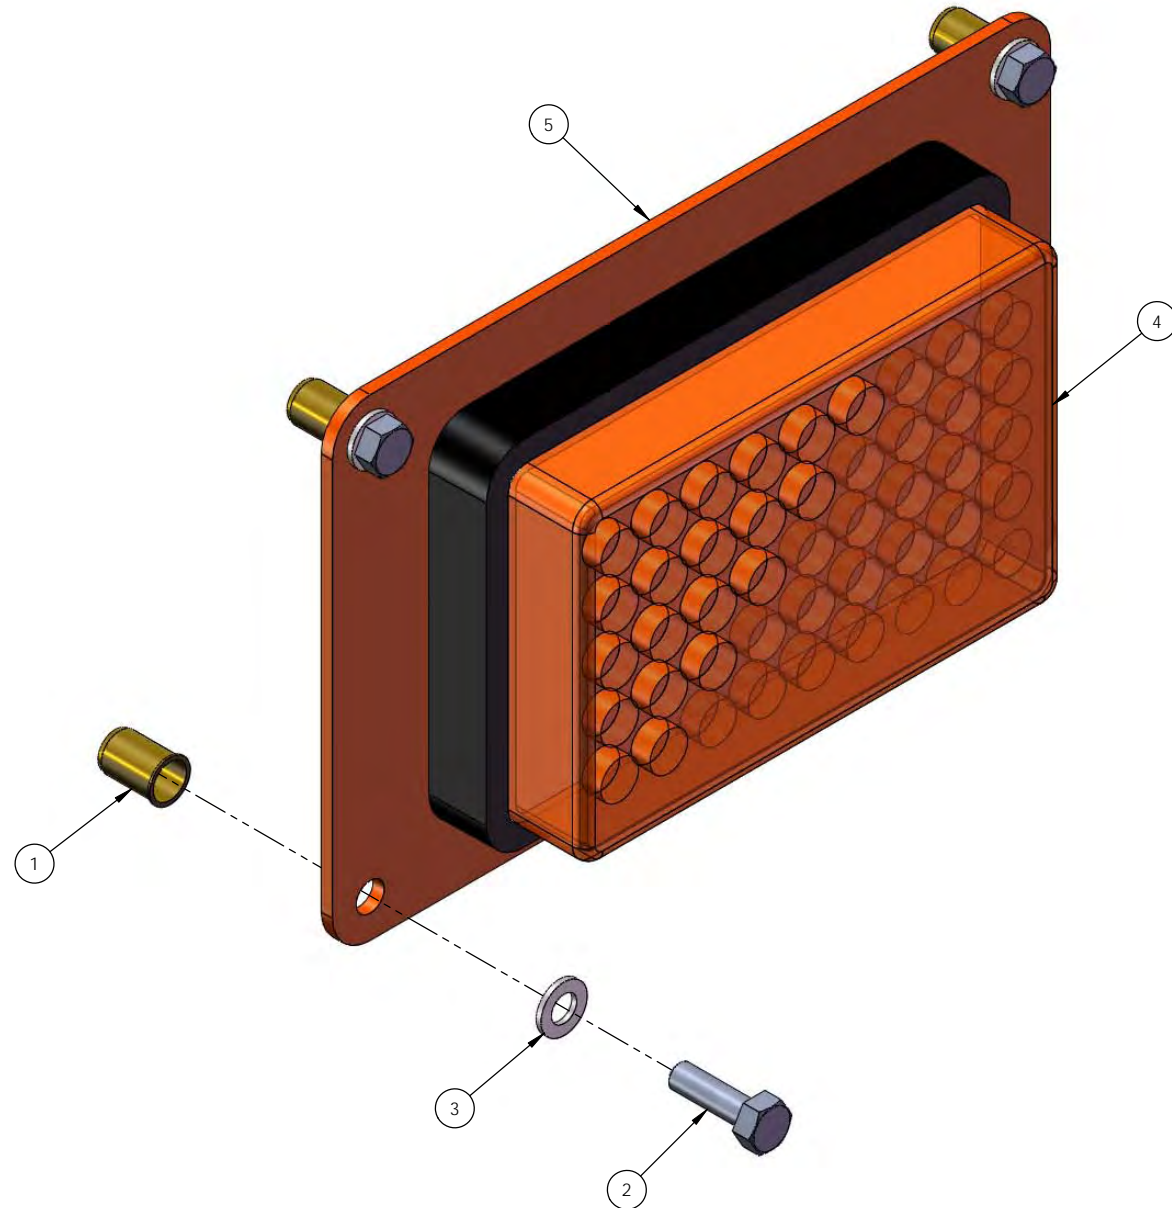

LED Indicator Group ADE014269

ITEM NO.	PART NUMBER	PART DESCRIPTION	Qty.
1	ADE004199	Nutsert	16
2	ADE004306	Bolt	16
3	ADE006914	Washer	16
4	ADE009349	Amber LED Light	4
5	ADE013010	Corner Light Plate	4

NOTES:

1. QTY PER TRUCK SHOWN.
2. LOCATED ON FRONT AND SIDE FACES OF OF UPPER PLATFORM.