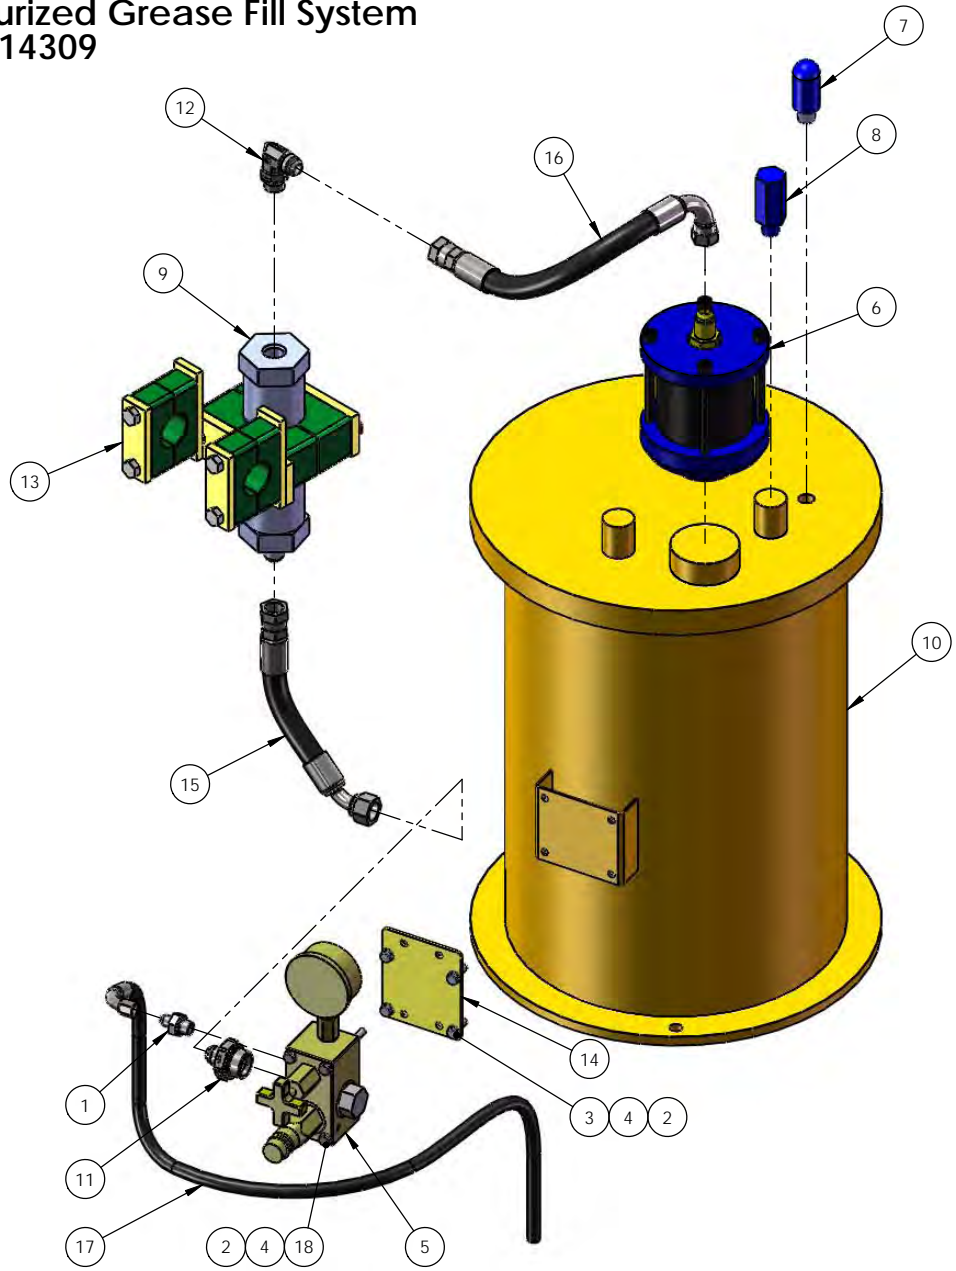

LED Indicator Group ADE014269

ITEM NO.	PART NUMBER	PART DESCRIPTION	Qty.
1	ADE004199	Nutsert	16
2	ADE004306	Bolt	16
3	ADE006914	Washer	16
4	ADE009349	Amber LED Light	4
5	ADE013010	Corner Light Plate	4

NOTES:

- 1. QTY PER TRUCK SHOWN.
- 2. LOCATED ON FRONT AND SIDE FACES OF OF UPPER PLATFORM.

High Voltage Grounding Box Mount Group ADE014298

ITEM NO.	PART NUMBER	PART DESCRIPTION	Qty.
1	ADE001367	Washer	6
2	ADE001368	Nut	3
3	ADE001380	Washer	16
4	ADE001381	Nut	8
5	ADE001396	Bolt	3
6	ADE001429	Bolt	8
7	ADE014281	High Voltage Grounding Box Mount	1
8	ADE014286	Bracket	4

Pressurized Grease Fill System ADE014309

ITEM NO.	PART NUMBER	PART DESCRIPTION	Qty.
1	ADE000942	Adapter	1
2	ADE001387	Nut	8
3	ADE004306	Bolt	4
4	ADE006914	Washer	16
5	ADE008965	Grease Fill Valve	1
6	ADE009271	V96 Fill Valve	1
7	ADE009272	Breather	1
8	ADE009273	Relief Valve	1
9	ADE009274	Filter	1
10	ADE011795	Grease Canister	1
11	ADE013305	Adapter	1
12	ADE014131	Adapter	1
13	ADE014310	Filter Mount	1
14	ADE014311	Bracket	1
15	ADE014361	Hose Assy	1
16	ADE014407	Hose Assy	1
17	ADE014408	Hose Assy	1
18	ADE014410	Bolt	4