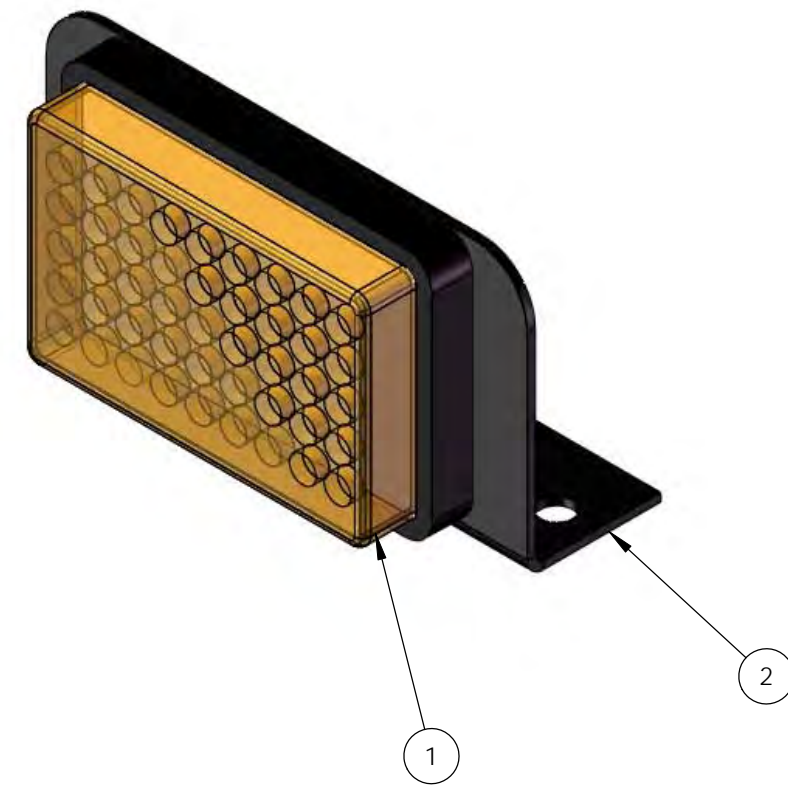

Retard Light Group ADE009650

ITEM NO.	PART NUMBER	NAME	QTY.
1	ADE009349	Retard Light	1
2	ADE009369	Plate	1