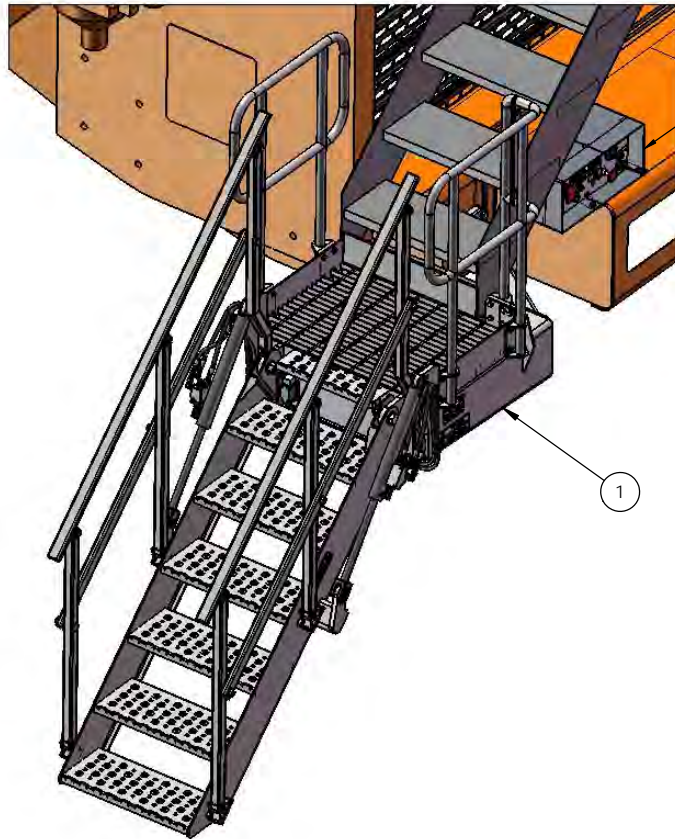

**Access System
ADE008482**

ITEM NO.	PART NUMBER	PART DESCRIPTION	Qty.
1	ADE008732	Access System	1
2	ADE008552	Hydraulic Cabinet & Mounting	1
3	ADE004750	Stair Control Panel	1
4	ADE014014	Lines Group	1