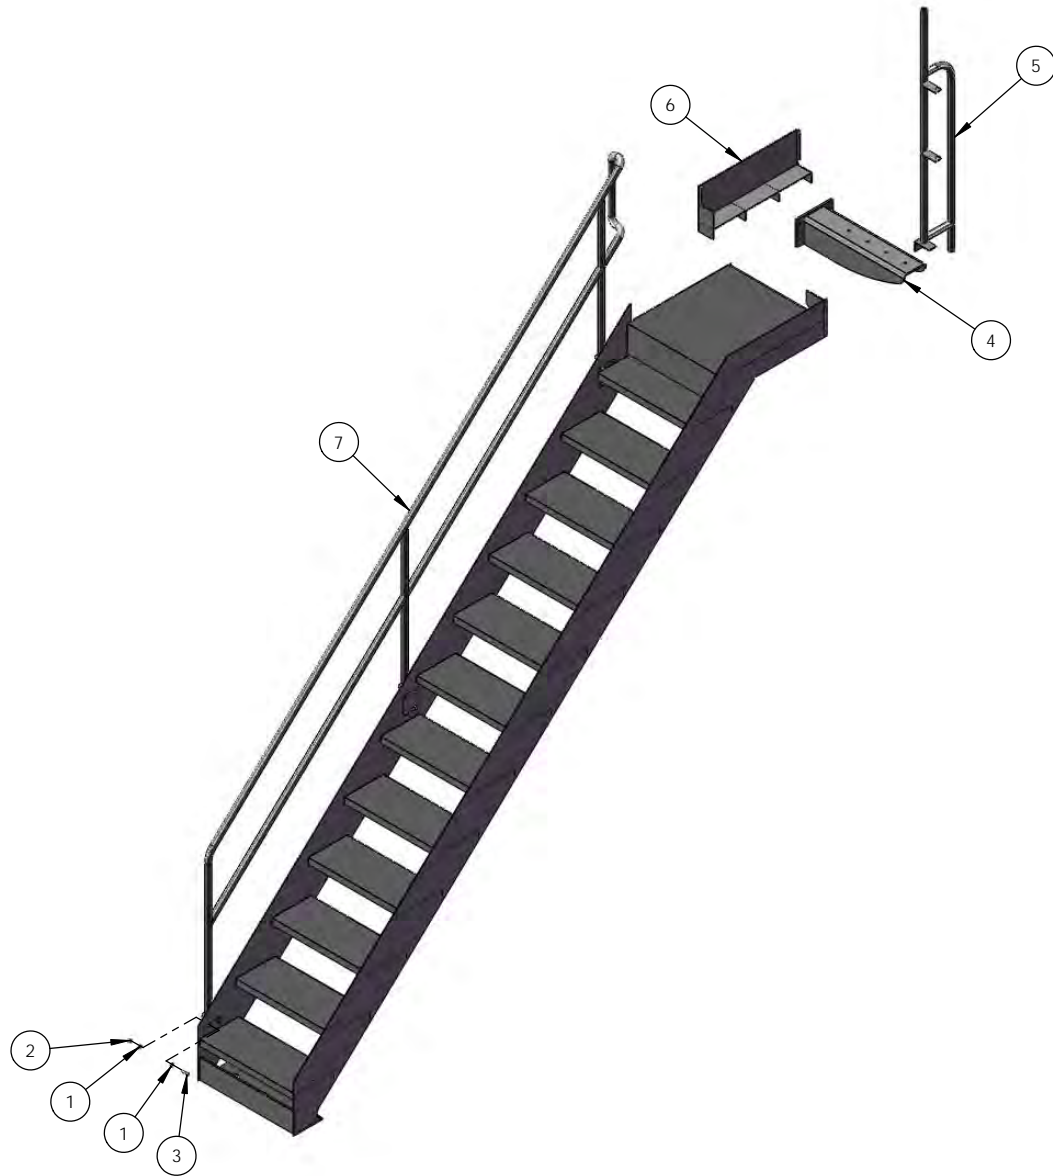

Stair Relocation and Inner Handrail Group ADE012577

ITEM NO.	PART NUMBER	PART DESCRIPTION	Qty.
1	ADE001380	Washer	24
2	ADE001381	Nut	12
3	ADE001429	Bolt	12
4	ADE012576	Support Beam	1
5	ADE012581	Handrail Extension	1
6	ADE012587	Stair Landing Extension	1
7	ADE012612	Inner Handrail	1