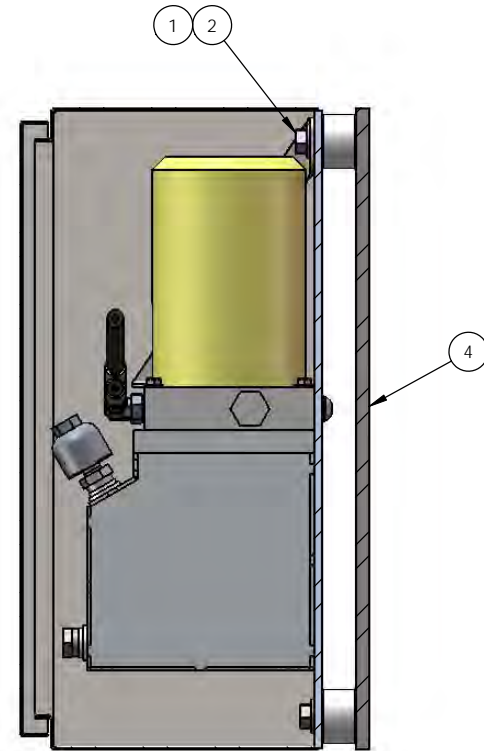

ADE008552 - HYDRAULICS CABINET

ITEM NO.	PART NUMBER	NAME	QTY.
1	ADE001367	Washer	4
2	ADE001377	Bolt	4
3	ADE005447	1 Stage Hydraulic Power Pack	1
4	ADE006693	Mounting Plate	1

SECTION A-A