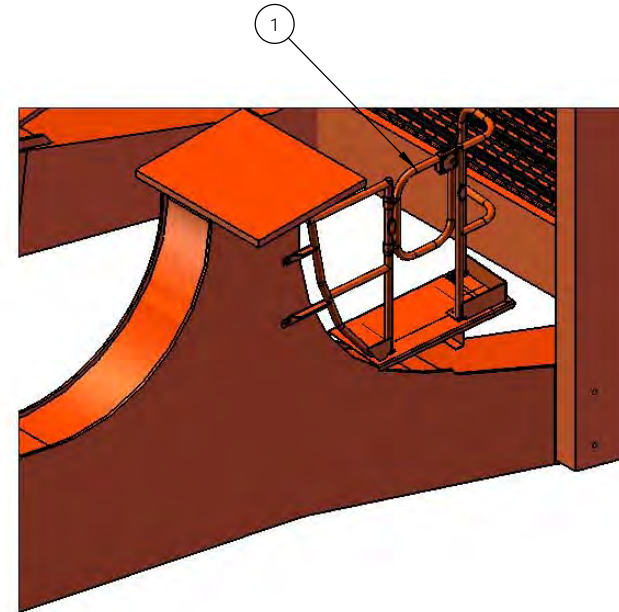

Engine Bay Gate Group ADE012313

ITEM NO.	PART NUMBER	PART DESCRIPTION	Qty.
1	ADE012244	RHS Engine Bay Gate Group	1
2	ADE012950	LHS Engine Bay Gate Group	1