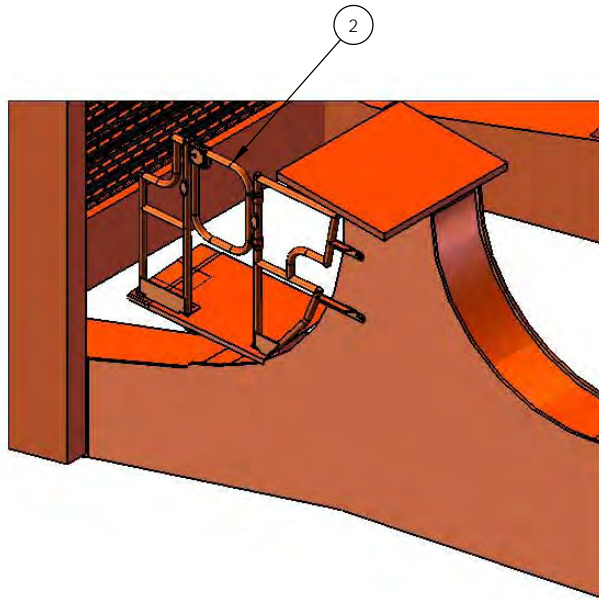

Engine Bay Gate Group ADE012313

ITEM NO.	PART NUMBER	PART DESCRIPTION	Qty.
1	ADE012244	RHS Engine Bay Gate Group	1
2	ADE012950	LHS Engine Bay Gate Group	1