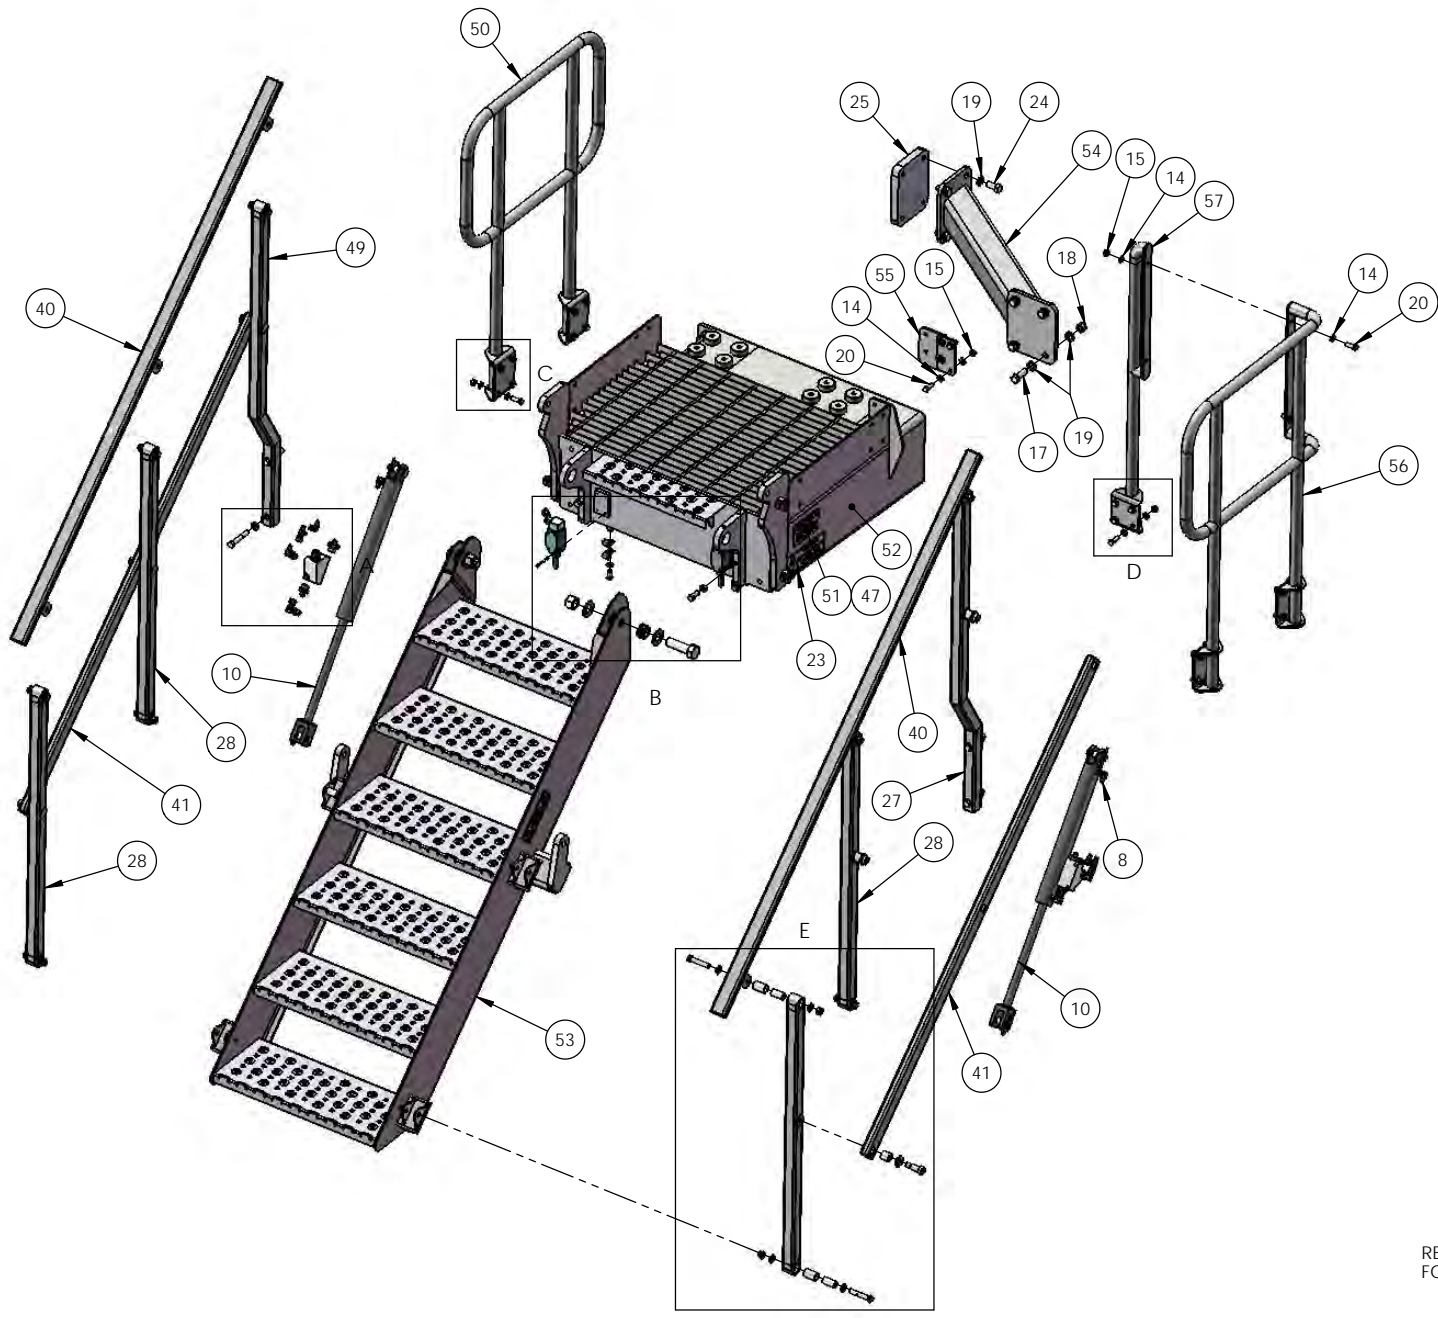

1 STAGE HYDRAULIC POWER PACK (WITHOUT COUNTERBALANCE VALVE) ADE005447

ITEM NO.	PART NUMBER	NAME	QTY.
1	ADE000099	Coil 24 Volt	2
2	ADE000100	Plug Hirschmann	2
3	ADE000853	Bolt	1
4	ADE000916	Hyd Component	1
5	ADE000918	Hyd Component	1
6	ADE000919	Hyd Component	1
7	ADE000929	Hyd Fitting	2
8	ADE000930	Hyd Fitting	1
9	ADE000932	Hyd Fitting	3
10	ADE000942	Adapter	1
11	ADE001309	Hydraulic Fitting	1
12	ADE001320	Alarm Buzzer	1
13	ADE001373	Washer	2
14	ADE001386	Washer	13
15	ADE001387	Nut	2
16	ADE001390	Hyd Fitting Adaptor	2
17	ADE001409	Washer	6
18	ADE001417	Bolt	4
19	ADE001419	Nut	4
20	ADE001421	Washer	4
21	ADE001422	Bolt	2
22	ADE001717	Nut M8	2
23	ADE002517	Fuse Panel	1
24	ADE002546	Relay	2
25	ADE002551	Diode	2

ITEM NO.	PART NUMBER	NAME	QTY.
26	ADE002725	Plug	1
27	ADE003755	Deutch Bracket	4
28	ADE003924	Circuit Breaker 120A	1
29	ADE003929	Circuit Breaker 10A	1
30	ADE003933	Conduit End Sleeve	1
31	ADE004098	Gland	1
32	ADE004169	Gland	1
33	ADE004199	Nutsert	1
34	ADE004244	P-Clip	2
35	ADE004306	Bolt	7
36	ADE004399	Washer	4
37	ADE004403	Pump Brace	1
38	ADE004582	Hydraulic Reservoir	1
39	ADE004729	Hose Assembly	1
40	ADE004732	Hose Assembly	1
41	ADE004979	Bolt	4
42	ADE004982	Breather	1
43	ADE004983	Reducing Bush	1
44	ADE004989	Gland	1
45	ADE005152	Hydraulic Cabinet	1
46	ADE005303	Pump Unit 24V	1
47	ADE005386	Conduit	1
48	ADE006812	Key	1
49	ADE009633	Solenoid	1
50	ADE011198	Blanking Grommet	4

Access System ADE008732

REFER TO NEXT PAGE
FOR DETAIL VIEWS