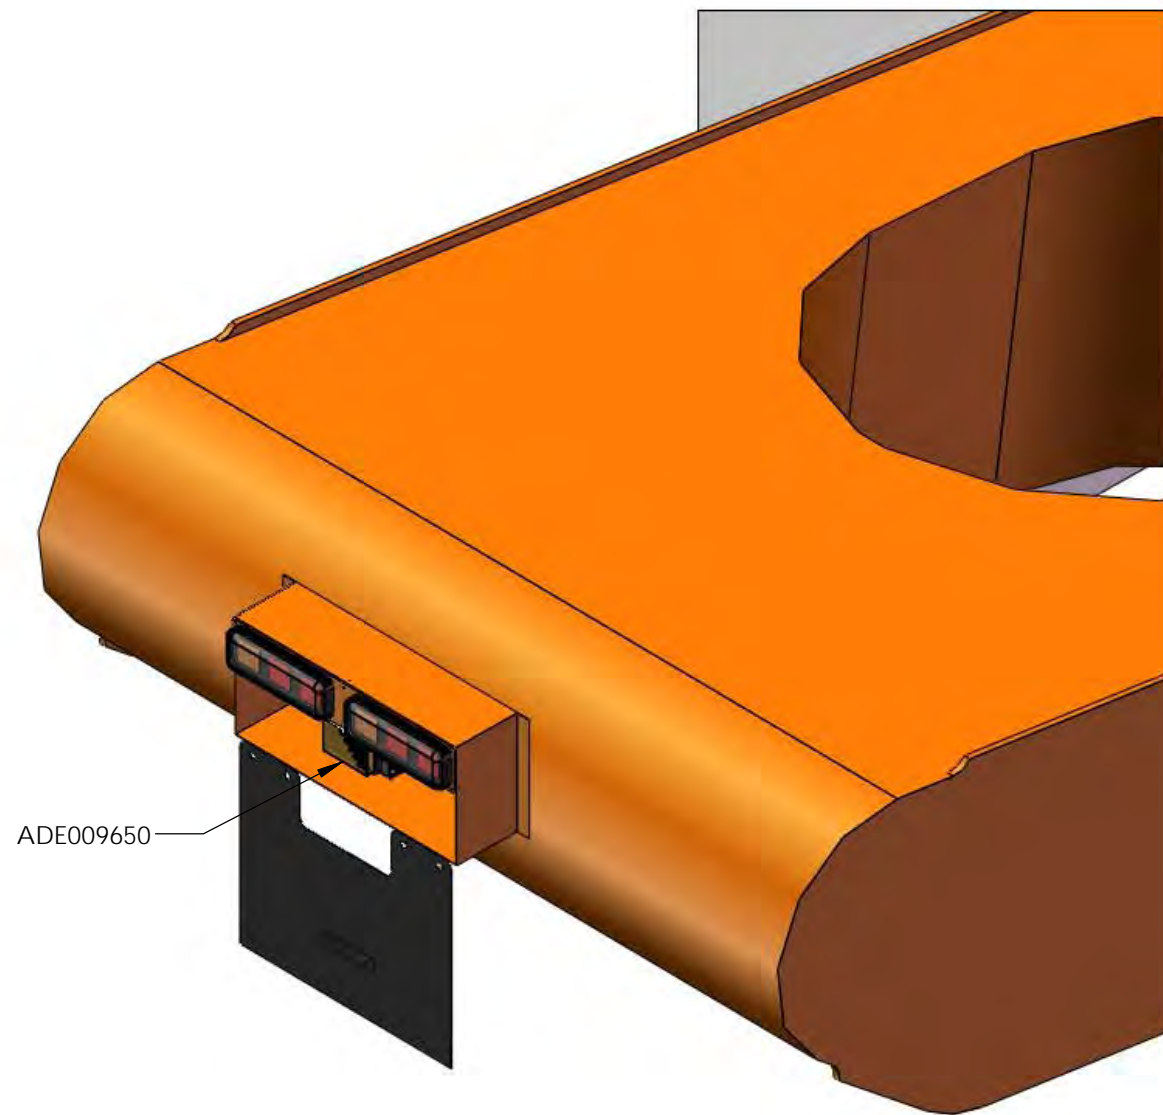

Retard Light Group ADE009650

ITEM NO.	PART NUMBER	NAME	QTY.
1	ADE009349	Retard Light	1
2	ADE009369	Plate	1