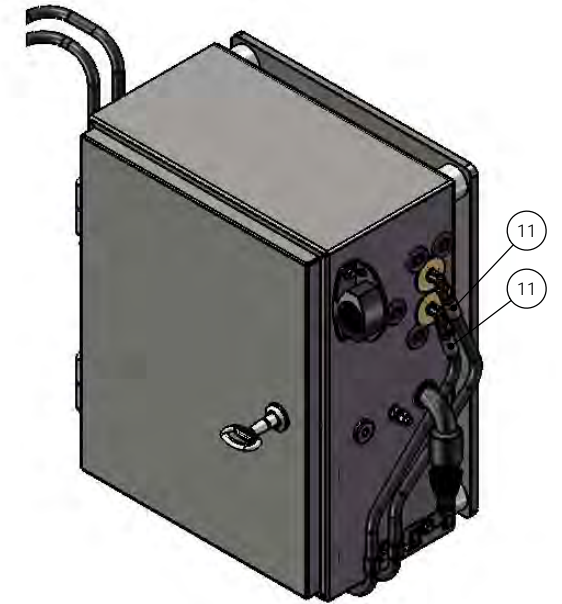

**Lines Group
ADE014014**

ITEM NO.	PART NUMBER	PART DESCRIPTION	Qty.
1	ADE001380	Washer	5
2	ADE001381	Nut	2
3	ADE001429	Bolt	2
4	ADE008017	Hose Assy	2
5	ADE008177	Hose Assy	1
6	ADE008545	Hose Assy	1
7	ADE008547	Hose Assy	1
8	ADE008550	Hose Assy	1
9	ADE012431	Hyd Fitting Adaptor	2
10	ADE013885	Bulkhead Plate	1
11	ADE014083	Hose Assy	2