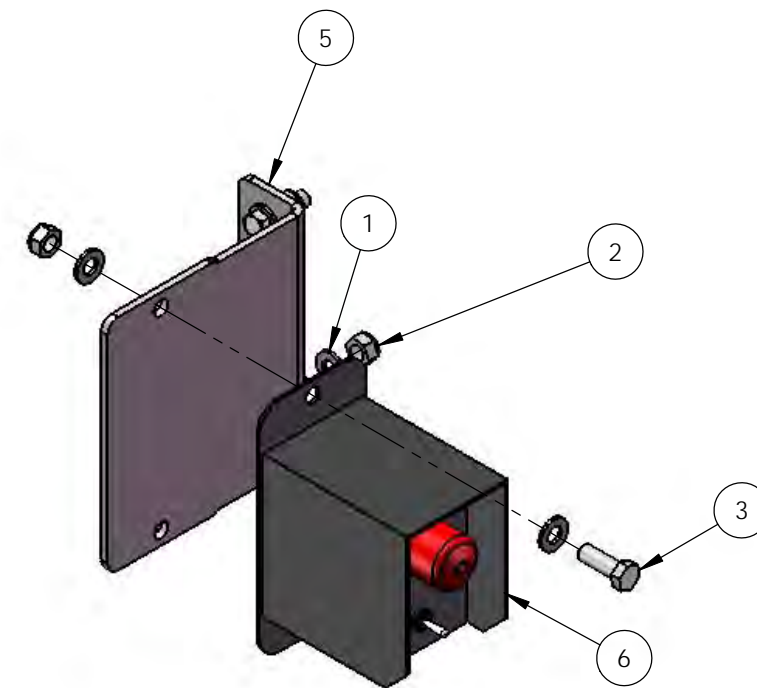

Emergency Stop Switches ADE009631

ITEM NO.	PART NUMBER	NAME	QTY.
1	ADE001367	Washer	8
2	ADE001368	Nut	4
3	ADE001375	Bolt	2
4	ADE001396	Bolt	2
5	ADE009908	Bracket Assy	1
6	EH4000 EStop	Existing Hitachi Part	1

RHS E-Stop