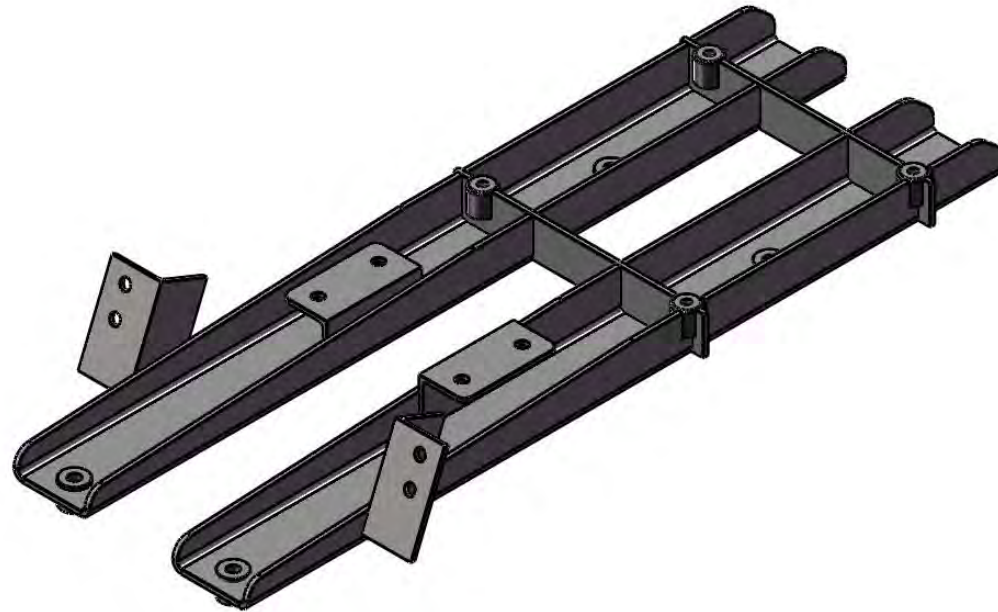

Cab Deck Fire Bottle Bracket ADE013246

ITEM NO.	PART NUMBER	PART DESCRIPTION	Qty.
1	ADE013246	Fire Bottle Bracket	1