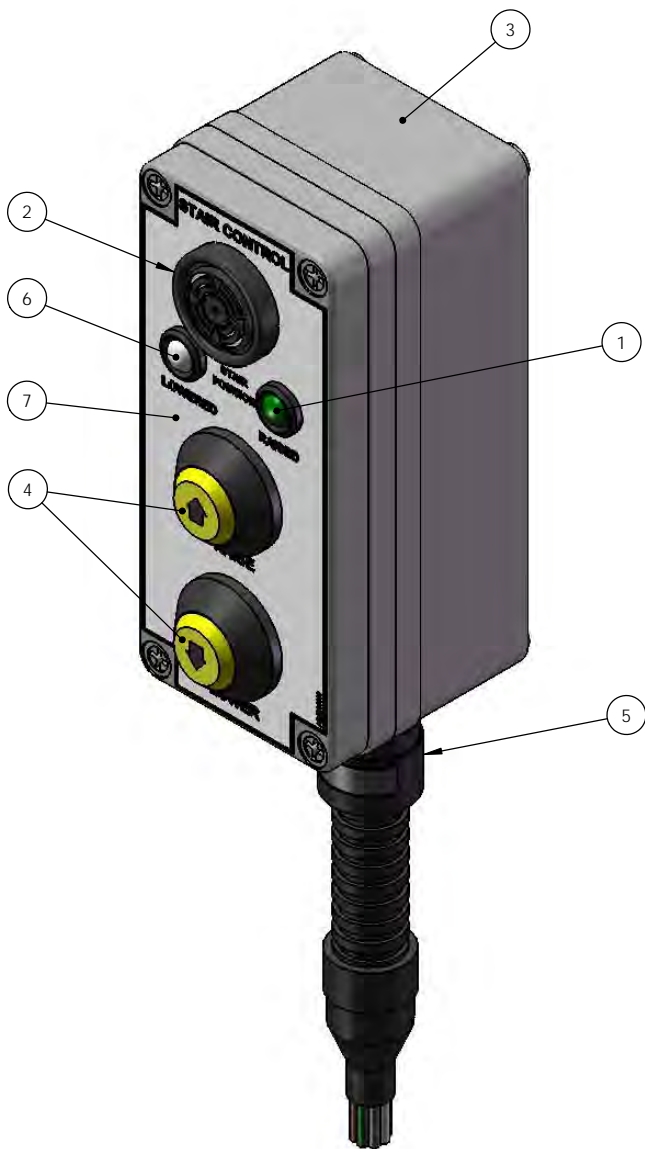

EH4000 Modifications ADE009039

ITEM NO.	PART NUMBER	PART DESCRIPTION	Qty.
1	ADE008482	Access System Group	1
2	ADE008800	Ancillary Box	1
3	ADE008971	Handrail Return Extension	1
4	ADE009044	Fire Bottle Bracket Group	1
5	ADE009463	Fuel Fill System Group	1
6	ADE009631	E-Stop Relocation Group	1
7	ADE009646	Emergency Egress Gate Group	1
8	ADE009650	Retard Light Group	1
9	ADE009651	Rear Combination Lights	1
10	ADE009653	ID Plate Group	1
11	ADE012219	Non-Pressurizing Fuel System	1
12	ADE012313	Engine Bay Gate Group	1
13	ADE012577	Stair Relocation and Inner Handrail Group	1
14	ADE013004	Shaft Guard	1
15	ADE013085	Service Point Cover	1
16	ADE013101	High Voltage Covers	1
17	ADE013141	Filter Relocation Group	1
18	ADE013246	Fire Bottle Bracket	1
19	ADE013448	Air Cleaner Dust Ejector Group	1
20	ADE014267	Handrail Return Extension	1
21	ADE014269	LED Indicator Light Group	1
22	ADE014298	High Voltage Grounding Box Mount	1
23	ADE014309	Pressurized Grease Fill System	1
24	ADE014461	LED Battery Disconnect Indicator	1

EH4000 Modifications
ADE009039

**Access System
ADE008482**

ITEM NO.	PART NUMBER	PART DESCRIPTION	Qty.
1	ADE008732	Access System	1
2	ADE008552	Hydraulic Cabinet & Mounting	1
3	ADE004750	Stair Control Panel	1
4	ADE014014	Lines Group	1

Ground Level Stair Control
Refer ADE008800 Ancillary Box

ADE004750 - CAB CONTROL PANEL

ITEM NO.	PART NUMBER	NAME	QTY.
1	ADE001317	LED Green	1
2	ADE001319	Control Panel Buzzer	1
3	ADE003676	Cab Switch Control Box	1
4	ADE003708	Switch	2
5	ADE003917	Gland	1
6	ADE004751	LED Tri Colour	1
7	ADE005869	Label Cab Control Panel	1