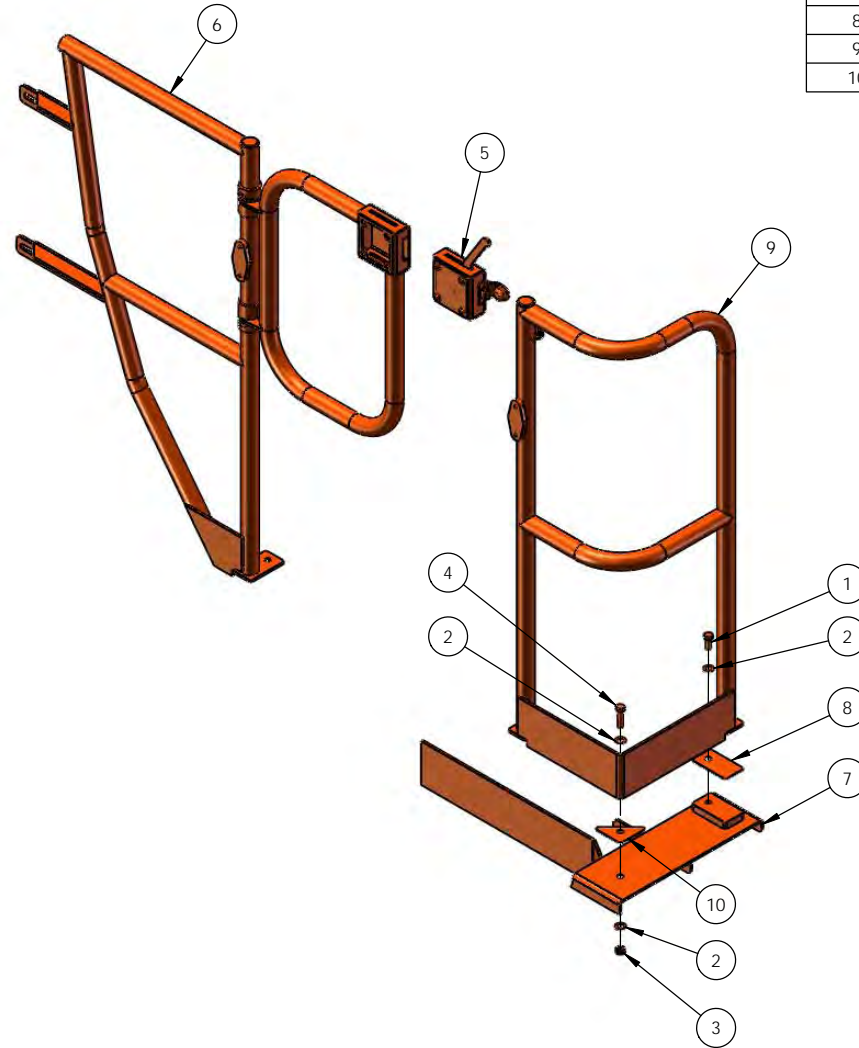

ITEM NO.	PART NUMBER	PART DESCRIPTION	Qty.
1	ADE000185	Bolt	1
2	ADE001380	Washer	3
3	ADE001381	Nut	1
4	ADE004771	Bolt	1
5	ADE012326	Gate Latch Box Assembly	1
6	ADE012820	Rearside Gate Frame	1
7	ADE012914	Platform Extension	1
8	ADE012939	Shim Plate	1
9	ADE012948	Frontside Gate Frame	1
10	ADE013072	Shim Plate	1