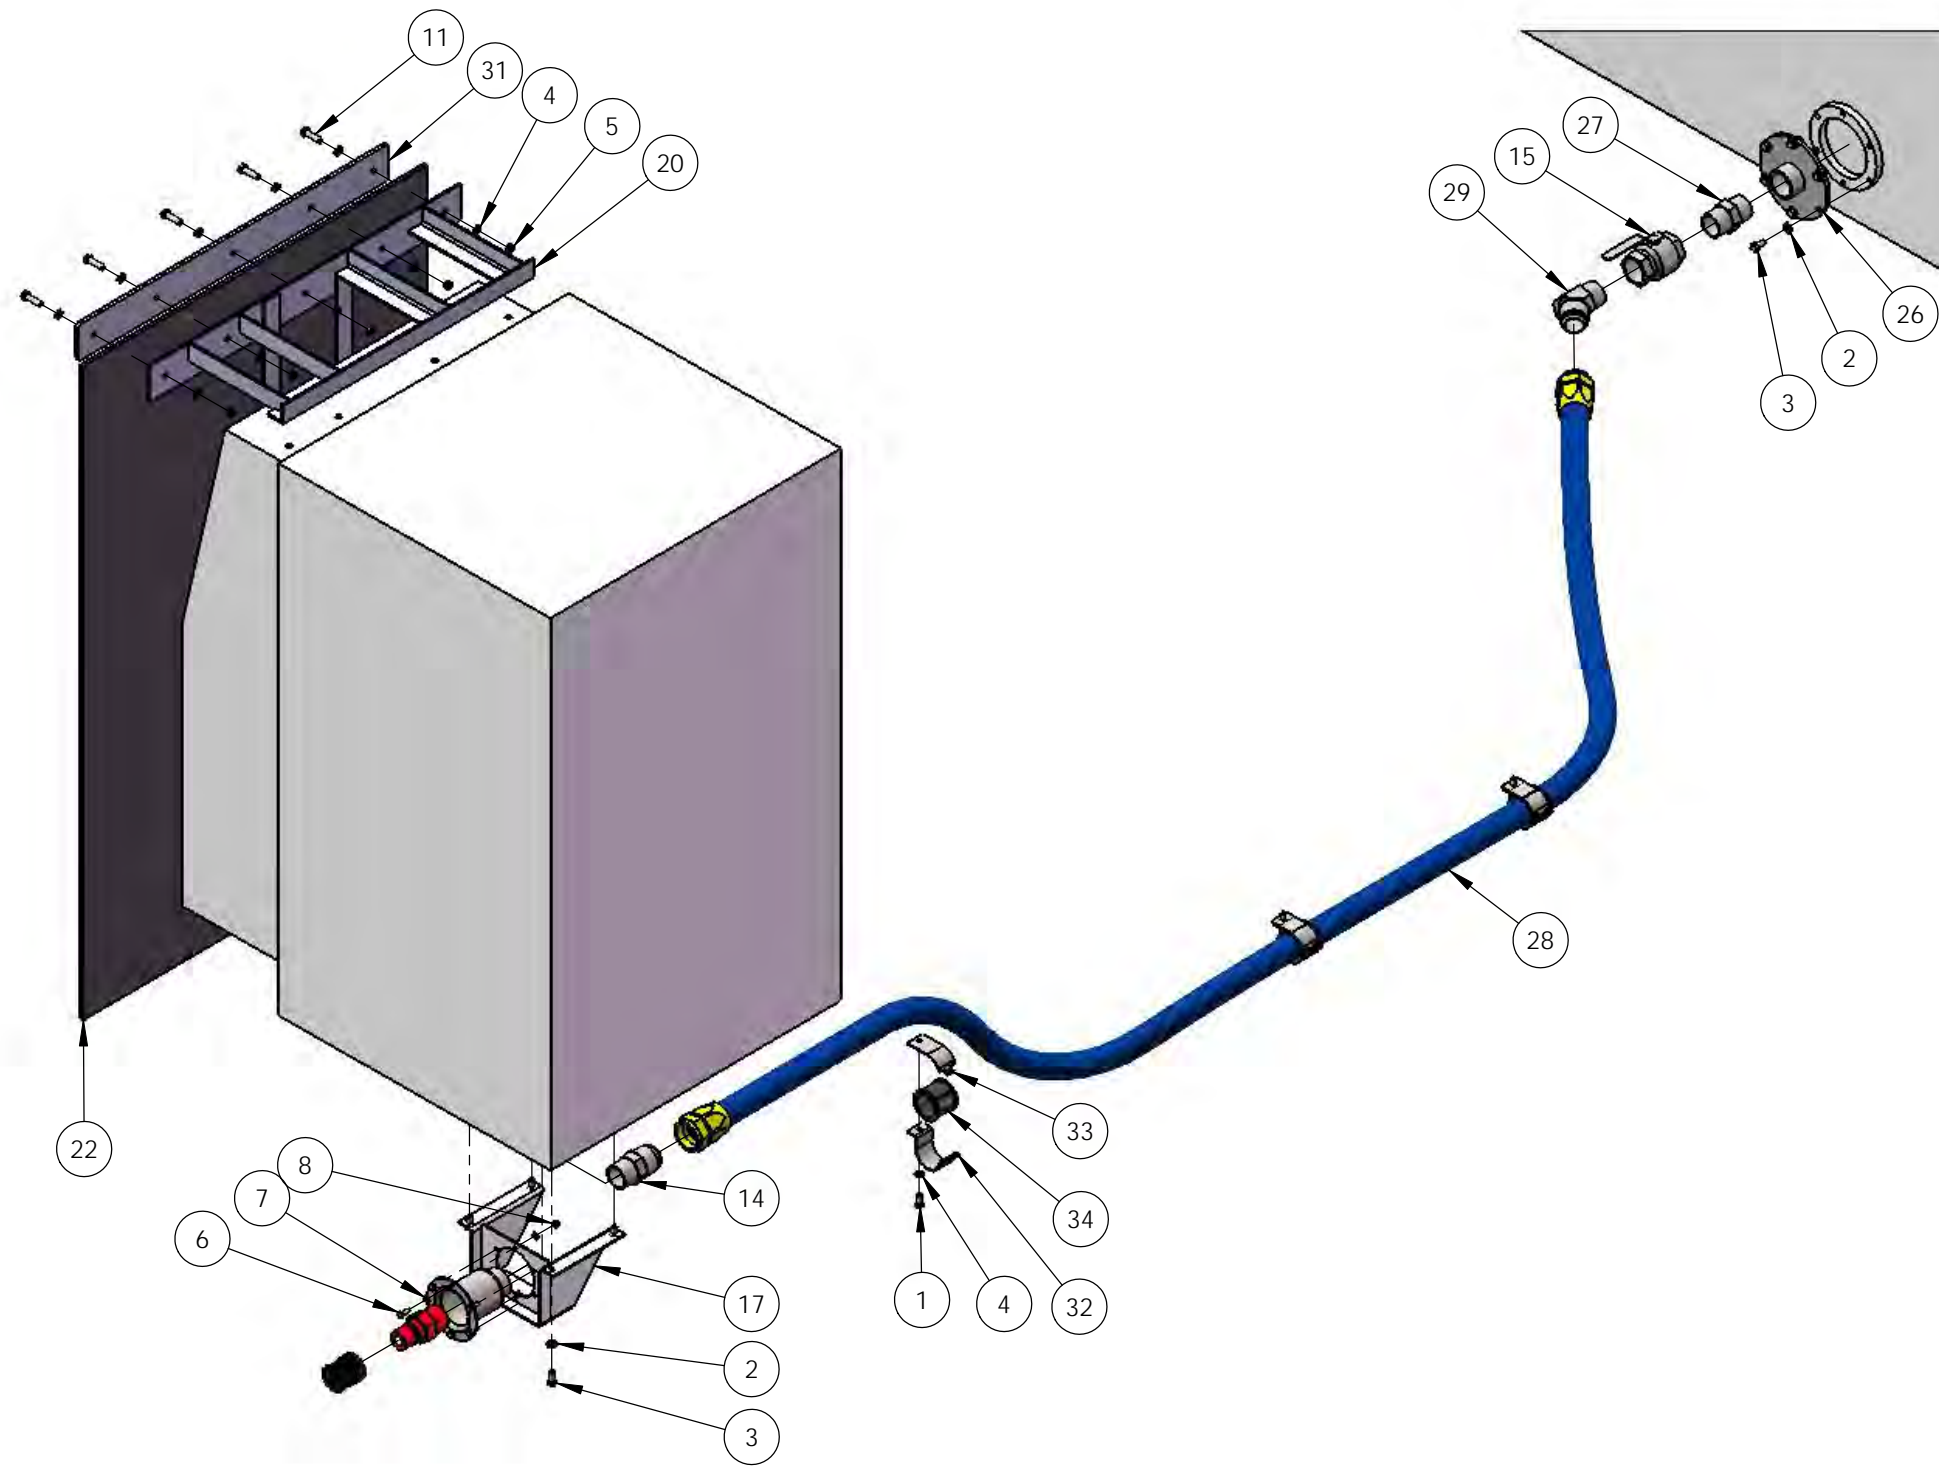

Tank Group ADE009463

ITEM NO.	PART NUMBER	NAME	QTY.
1	ADE000185	Bolt	8
2	ADE001367	Washer	14
3	ADE001377	Bolt	14
4	ADE001380	Washer	33
5	ADE001381	Nut	15
6	ADE001418	Bolt	6
7	ADE001421	Washer	12
8	ADE001424	Nut	6
9	ADE001425	Bolt	2
10	ADE002667	P-Clip	5
11	ADE002804	Bolt	5
12	ADE006932	Bolt	5
13	ADE008175	Wiggins Fitting	1
14	ADE008954	Adapter	1
15	ADE008955	Ball Valve	1
16	ADE008956	Housing	1
17	ADE008961	Bracket	1
18	ADE009063	Bracket	1
19	ADE009098	Spacer	2
20	ADE009114	Bracket	1
21	ADE009127	Mud Flap	1
22	ADE009128	Mud Flap	1
23	ADE009419	Bracket	1
24	ADE009462	Breather	1
25	ADE009464	Hose	1
26	ADE009473	Adapter	1
27	ADE009475	Adapter	1
28	ADE009477	Hose Assy	1
29	ADE009478	Adapter	1
30	ADE009501	Plate	1
31	ADE009502	Plate	1
32	ADE009507	Clamp Half - Front	3
33	ADE009508	Clamp Half - Back	3
34	ADE009509	P Clamp Grommet	3
35	ADE009531	Washer	2