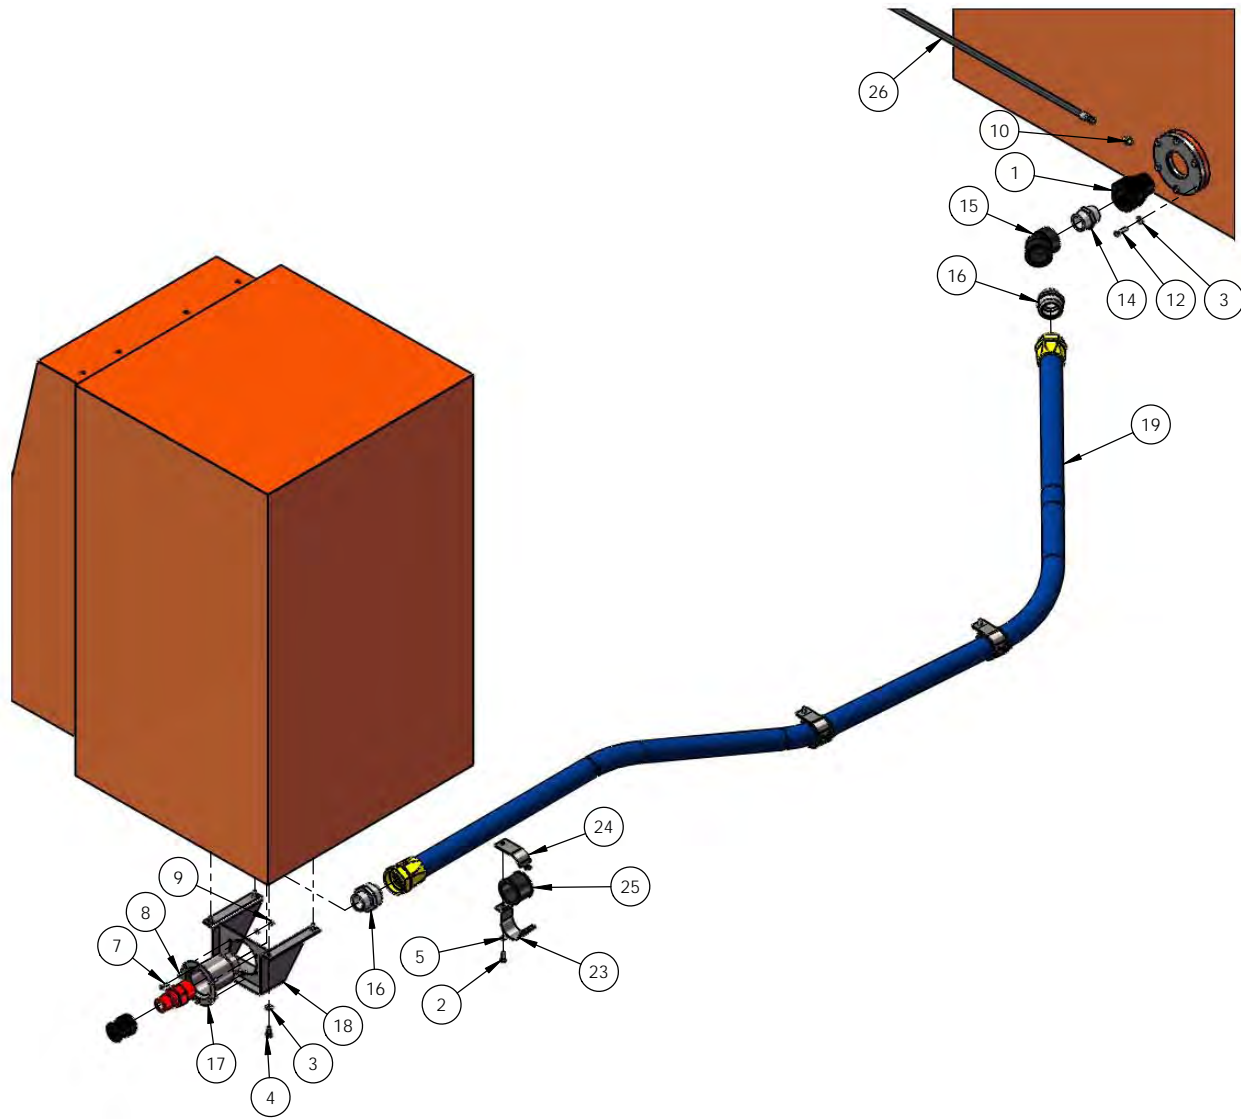

Non-Pressurising Fuel System ADE012219

ITEM NO.	PART NUMBER	PART DESCRIPTION	QTY.
1	ADE 007865	Valve	1
2	ADE000185	Bolt	8
3	ADE001367	Washer	14
4	ADE001377	Bolt	8
5	ADE001380	Washer	13
6	ADE001381	Nut	5
7	ADE001418	Bolt	6
8	ADE001421	Washer	12
9	ADE001424	Nut	6
10	ADE002655	Adapter	2
11	ADE002667	P-Clip	5
12	ADE004771	Bolt	6
13	ADE007866	Valve	1
14	ADE007895	Adapter	1
15	ADE007896	Adapter	1
16	ADE007897	Adapter	2
17	ADE008956	Housing	1
18	ADE008961	Fuel Reciever Bracket	1
19	ADE008978	Hose Assembly	1
20	ADE009419	Breather Hose Bracket	1
21	ADE009464	Hose	1
22	ADE011666	Adapter	1
23	ADE013298	Clamp Half - Front	3
24	ADE013300	Clamp Half - Back	3
25	ADE013301	P Clamp Grommet	3
26	ADE013309	Hose Assembly	1