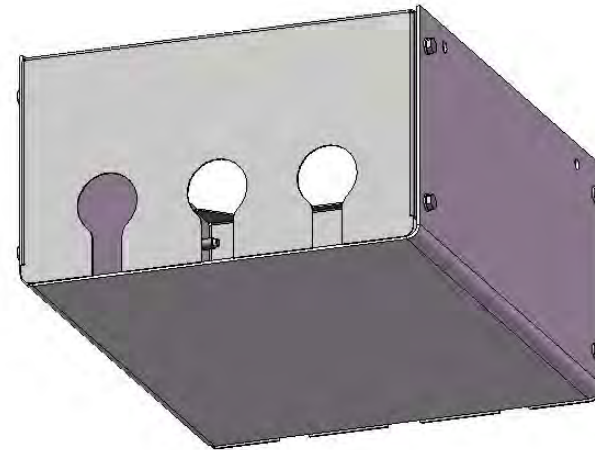

COVER PLATE GROUP ADE013101

ITEM NO.	PART NUMBER	NAME	QTY.
1	ADE001418	Bolt	16
2	ADE001421	Washer	16
3	ADE012967	Cover Plate	4