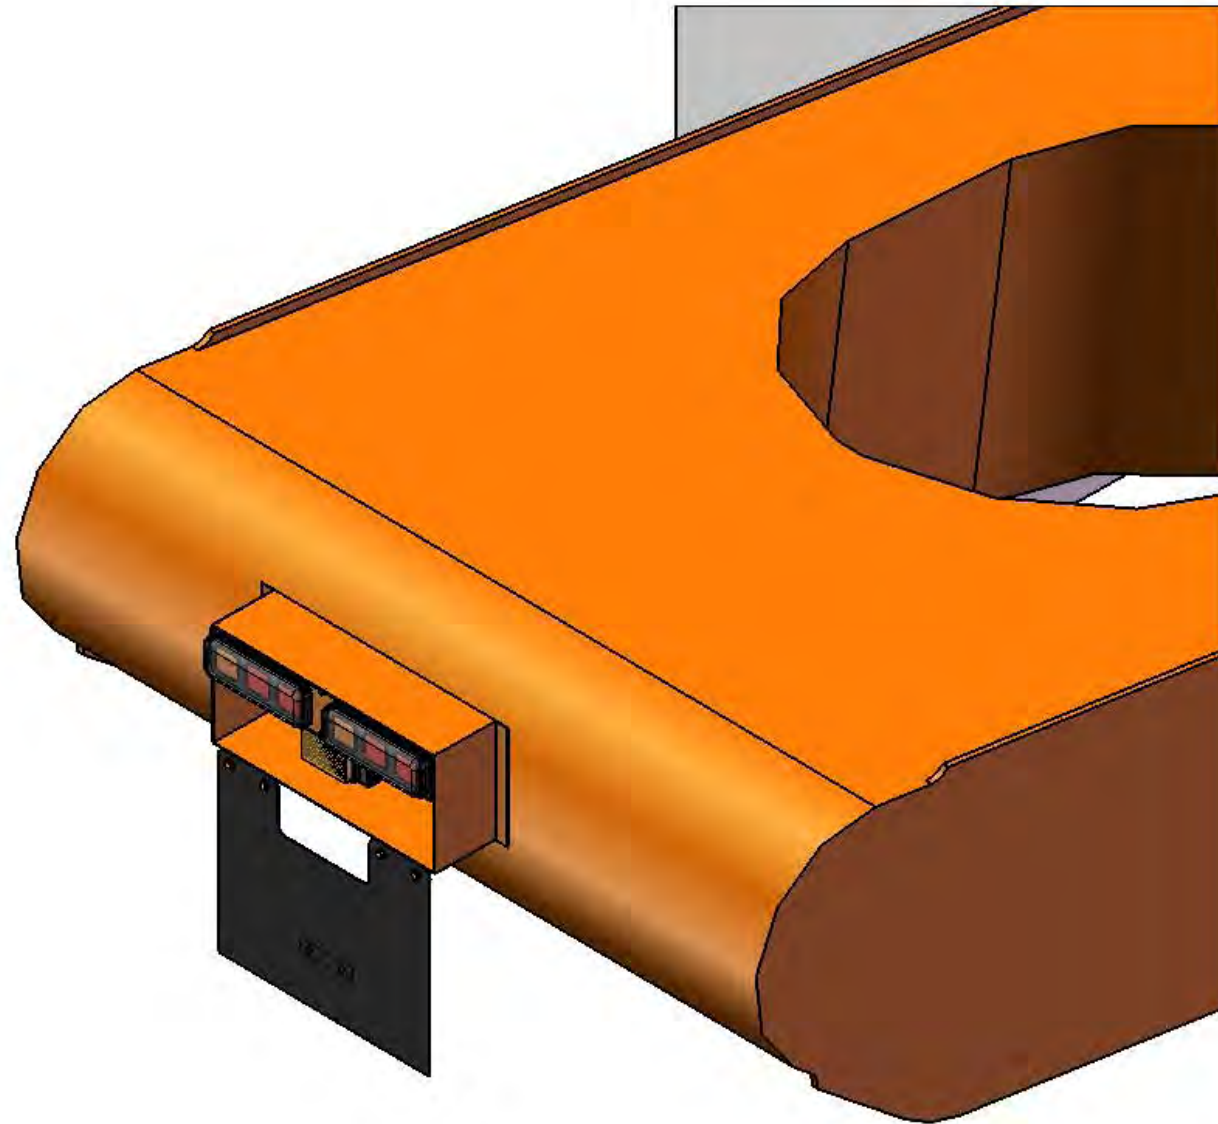

**ID Plate
ADE009653**

ITEM NO.	PART NUMBER	NAME	QTY.
1	ADE000185	Bolt	4
2	ADE001380	Washer	8
3	ADE001381	Nut	4
4	ADE001385	Bolt	2
5	ADE001387	Nut	4
6	ADE008999	Sheet	1
7	ADE009418	Support	1
8	ADE009718	Bolt	2
9	ADE009720	Washer	8