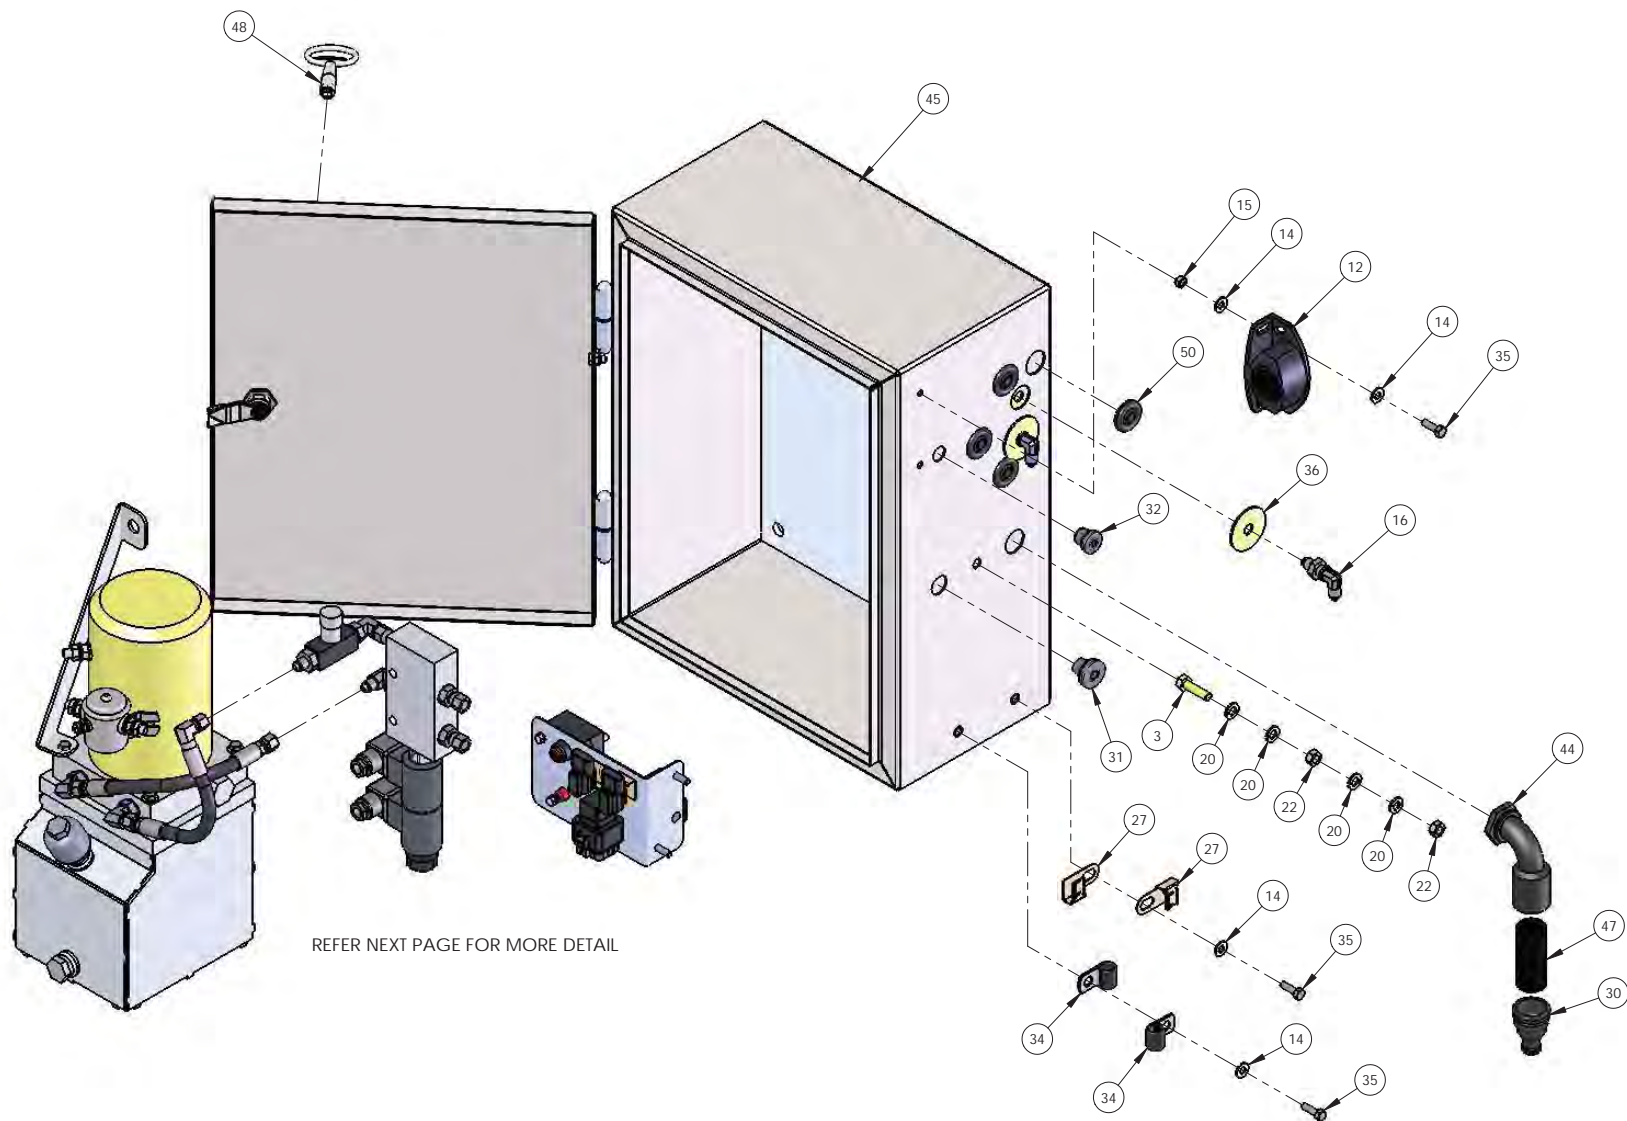

1 STAGE HYDRAULIC POWER PACK
(WITHOUT COUNTERBALANCE VALVE)
ADE005447