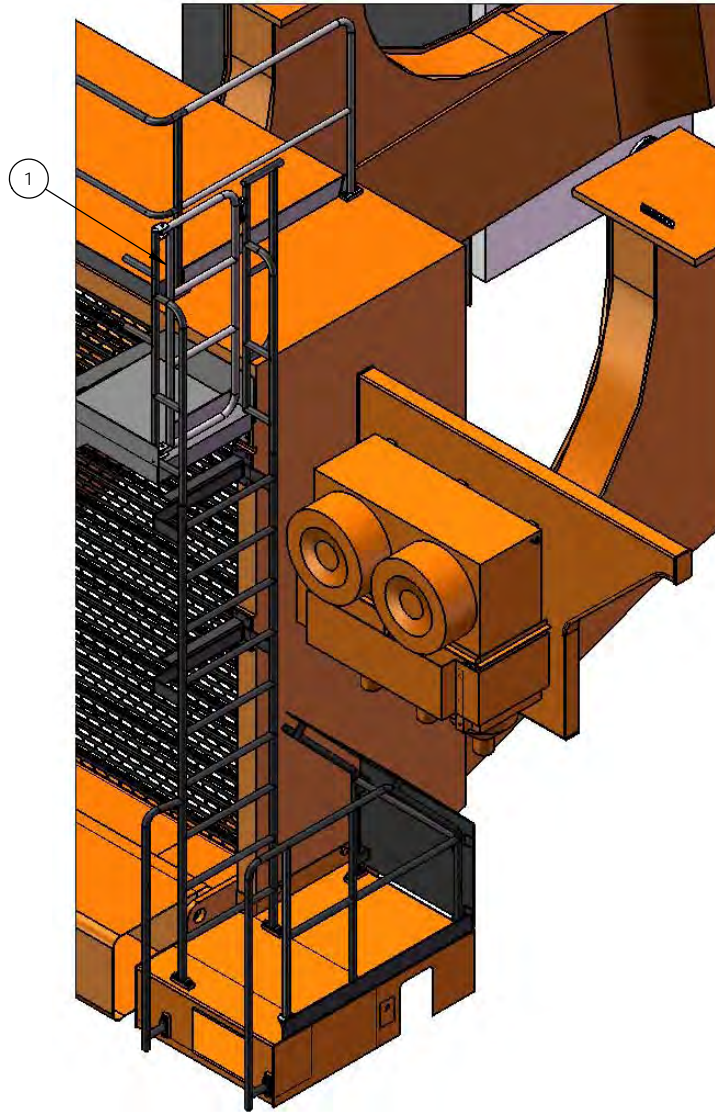

Emergency Egress ADE009646

ITEM NO.	PART NUMBER	NAME	QTY
1	ADE008977	Emergency Egress Gate	1