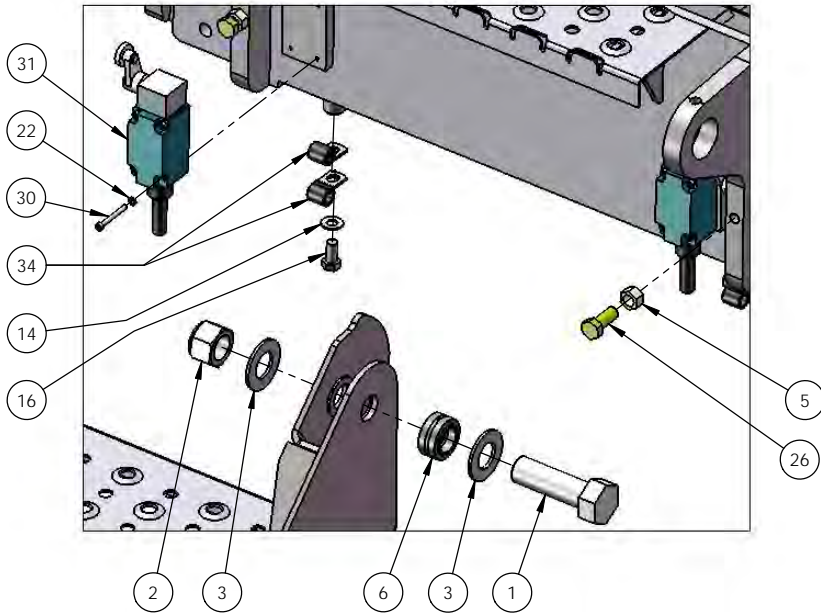

Access System ADE008732

DETAIL B

REFER TO NEXT PAGE
FOR BILL OF MATERIALS