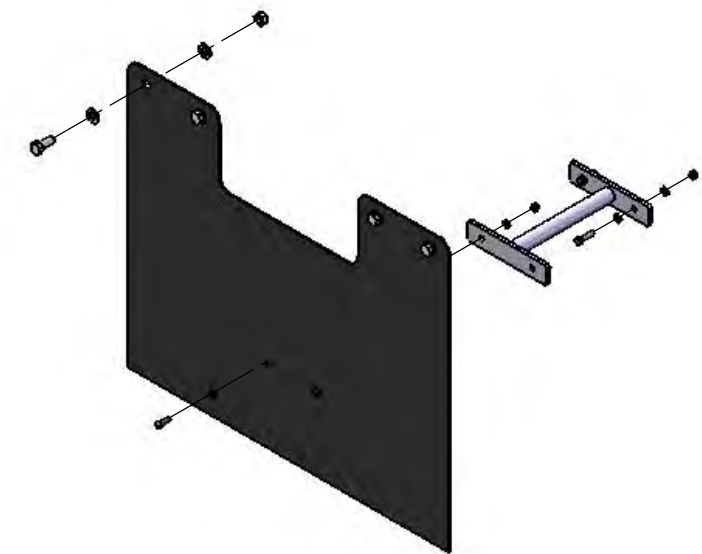

ITEM NO.	PART NUMBER	NAME	QTY.
1	ADE001409	Washer	12
2	ADE001417	Bolt	6
3	ADE001419	Nut	6
4	ADE009350	Light	2
5	ADE009652	Plate	1

**ID Plate
ADE009653**

ITEM NO.	PART NUMBER	NAME	QTY.
1	ADE000185	Bolt	4
2	ADE001380	Washer	8
3	ADE001381	Nut	4
4	ADE001385	Bolt	2
5	ADE001387	Nut	4
6	ADE008999	Sheet	1
7	ADE009418	Support	1
8	ADE009718	Bolt	2
9	ADE009720	Washer	8