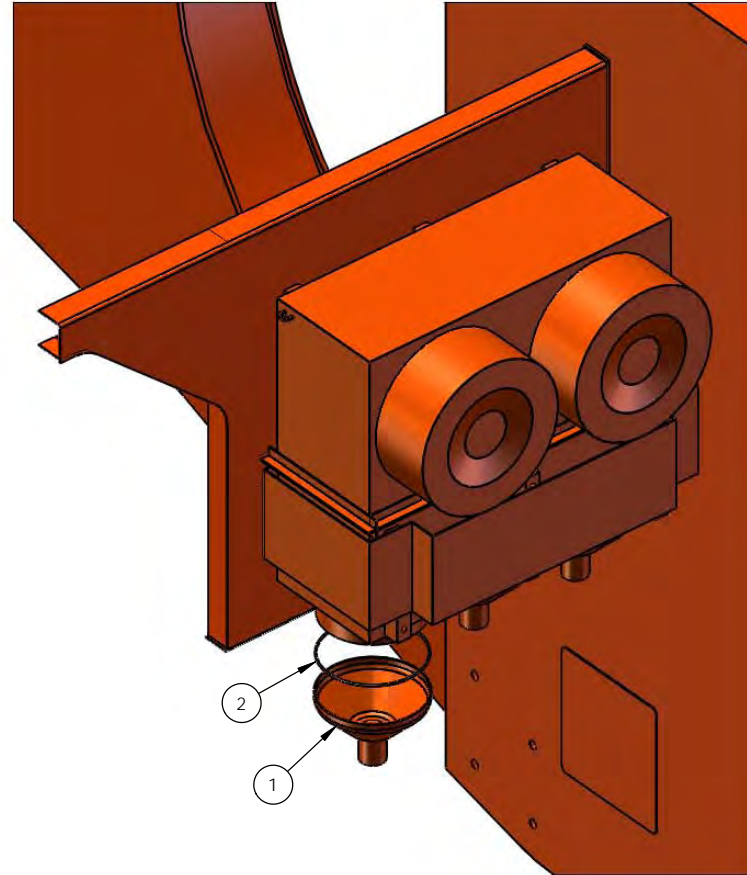

Air Cleaner Dust Ejector Group ADE013448

ITEM NO.	PART NUMBER	PART DESCRIPTION	Qty.
1	ADE000143	Air Cleaner Dust Cup with Dust Ejector	6
2	ADE000144	O-Ring	6