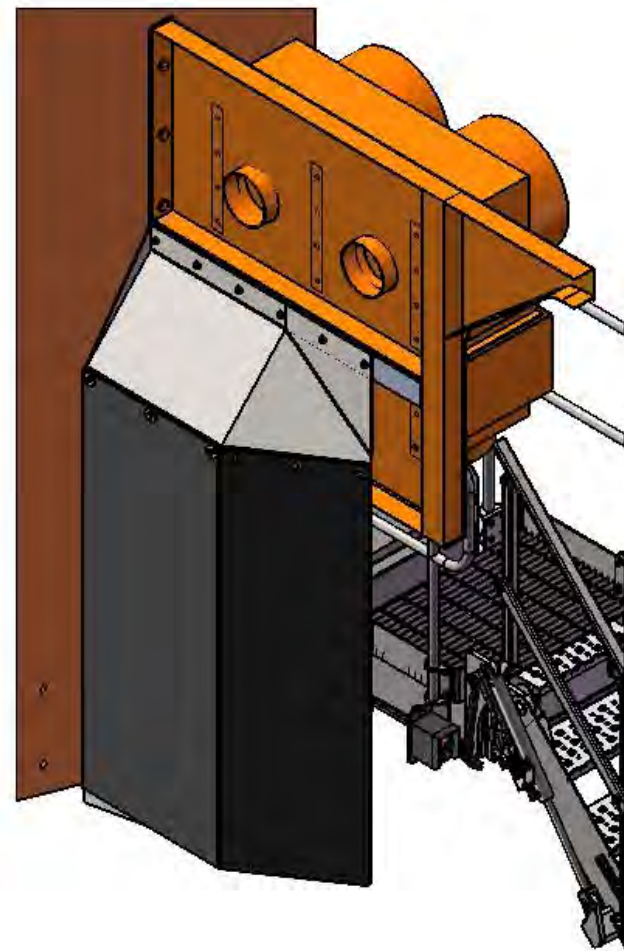

Emergency Stop Switches ADE009631

ITEM NO.	PART NUMBER	NAME	QTY.
1	ADE001367	Washer	8
2	ADE001368	Nut	4
3	ADE001375	Bolt	2
4	ADE001396	Bolt	2
5	ADE009908	Bracket Assy	1
6	EH4000 EStop	Existing Hitachi Part	1

RHS E-Stop