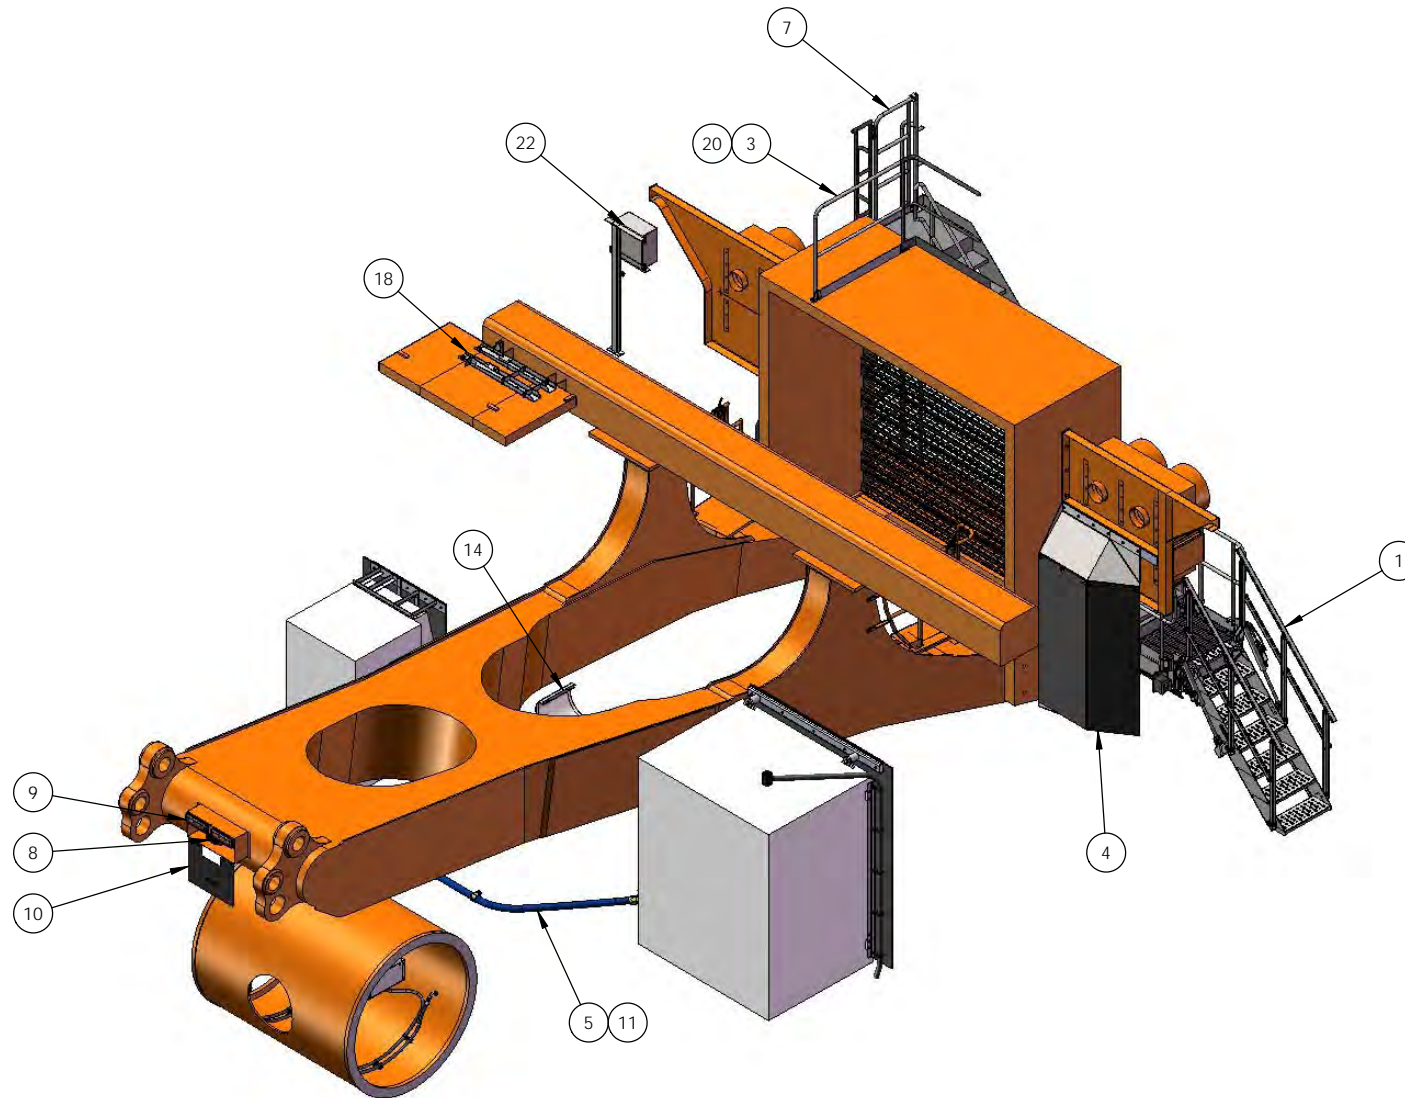

EH4000 Modifications
ADE009039

**Access System
ADE008482**

ITEM NO.	PART NUMBER	PART DESCRIPTION	Qty.
1	ADE008732	Access System	1
2	ADE008552	Hydraulic Cabinet & Mounting	1
3	ADE004750	Stair Control Panel	1
4	ADE014014	Lines Group	1