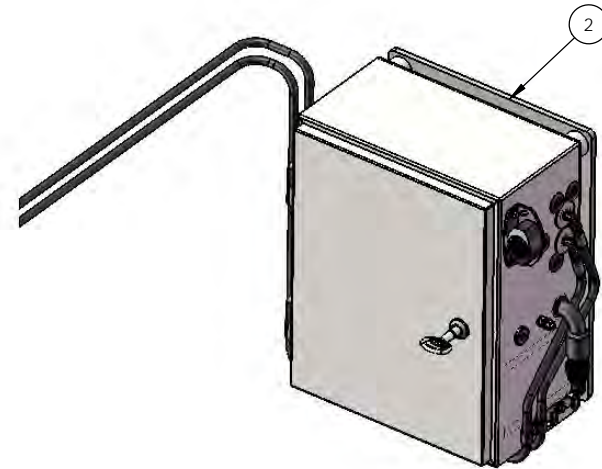

Ground Level Stair Control
Refer ADE008800 Ancillary Box