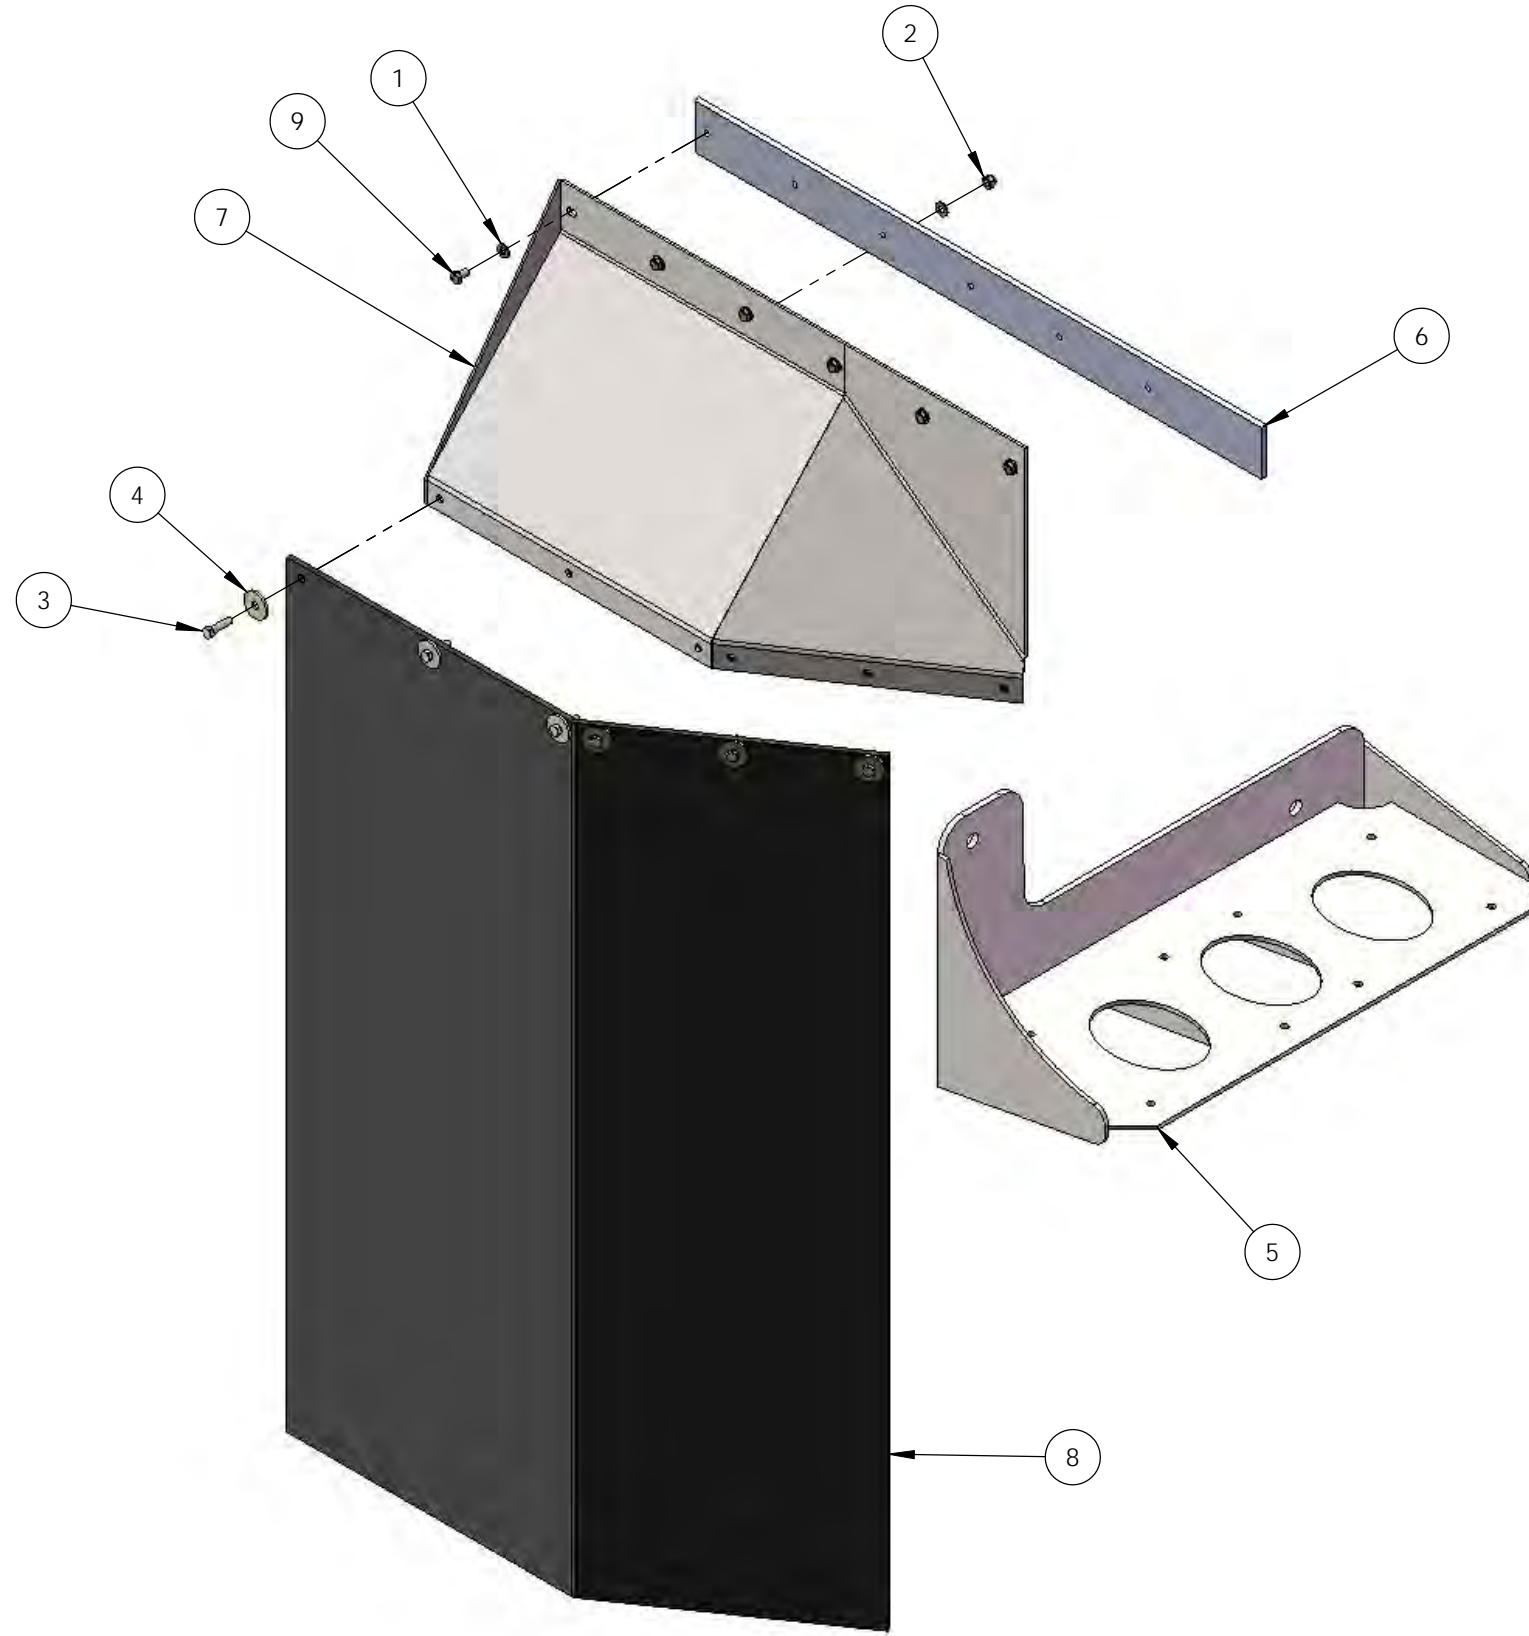

Fire Bottle Bracket and Mud Flap Group ADE009044

ITEM NO.	PART NUMBER	NAME	QTY.
1	ADE001367	Washer	12
2	ADE001368	Nut	6
3	ADE002804	Bolt	6
4	ADE004400	Washer	6
5	ADE008860	Fire Bottle Bracket	1
6	ADE009008	Plate	1
7	ADE009009	Mudguard Bracket	1
8	ADE009015	Mudflap	1
9	ADE009743	Bolt	6