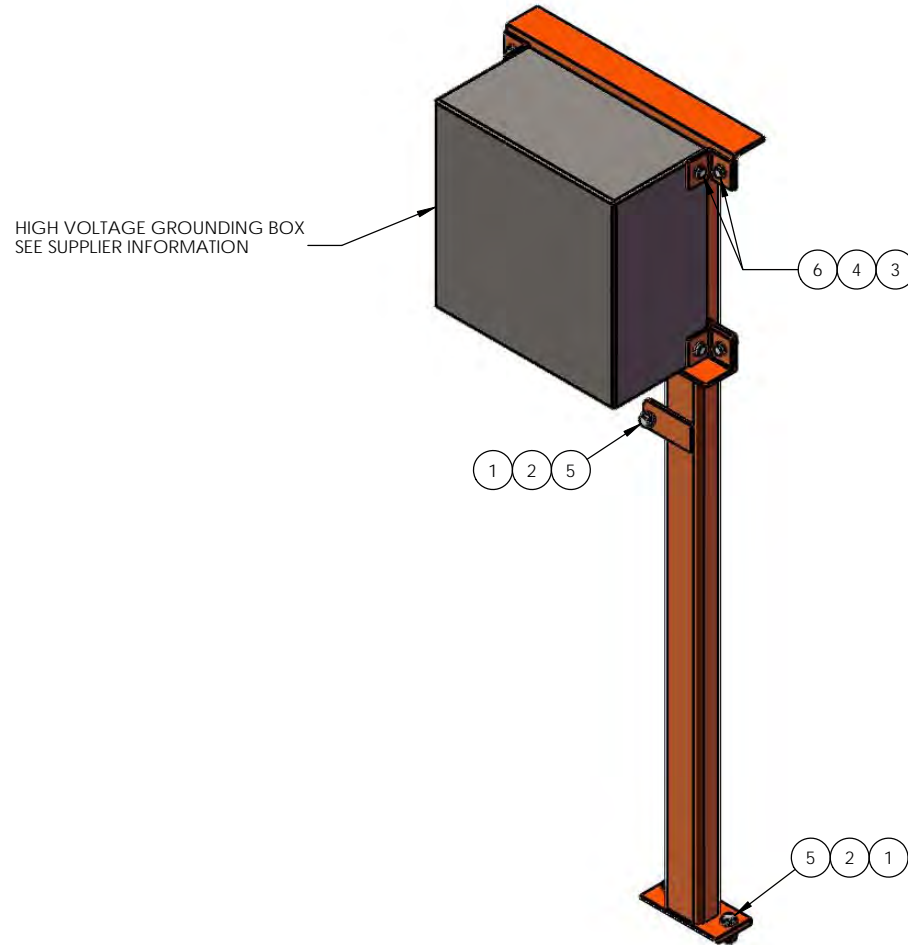

High Voltage Grounding Box Mount Group ADE014298

ITEM NO.	PART NUMBER	PART DESCRIPTION	Qty.
1	ADE001367	Washer	6
2	ADE001368	Nut	3
3	ADE001380	Washer	16
4	ADE001381	Nut	8
5	ADE001396	Bolt	3
6	ADE001429	Bolt	8
7	ADE014281	High Voltage Grounding Box Mount	1
8	ADE014286	Bracket	4