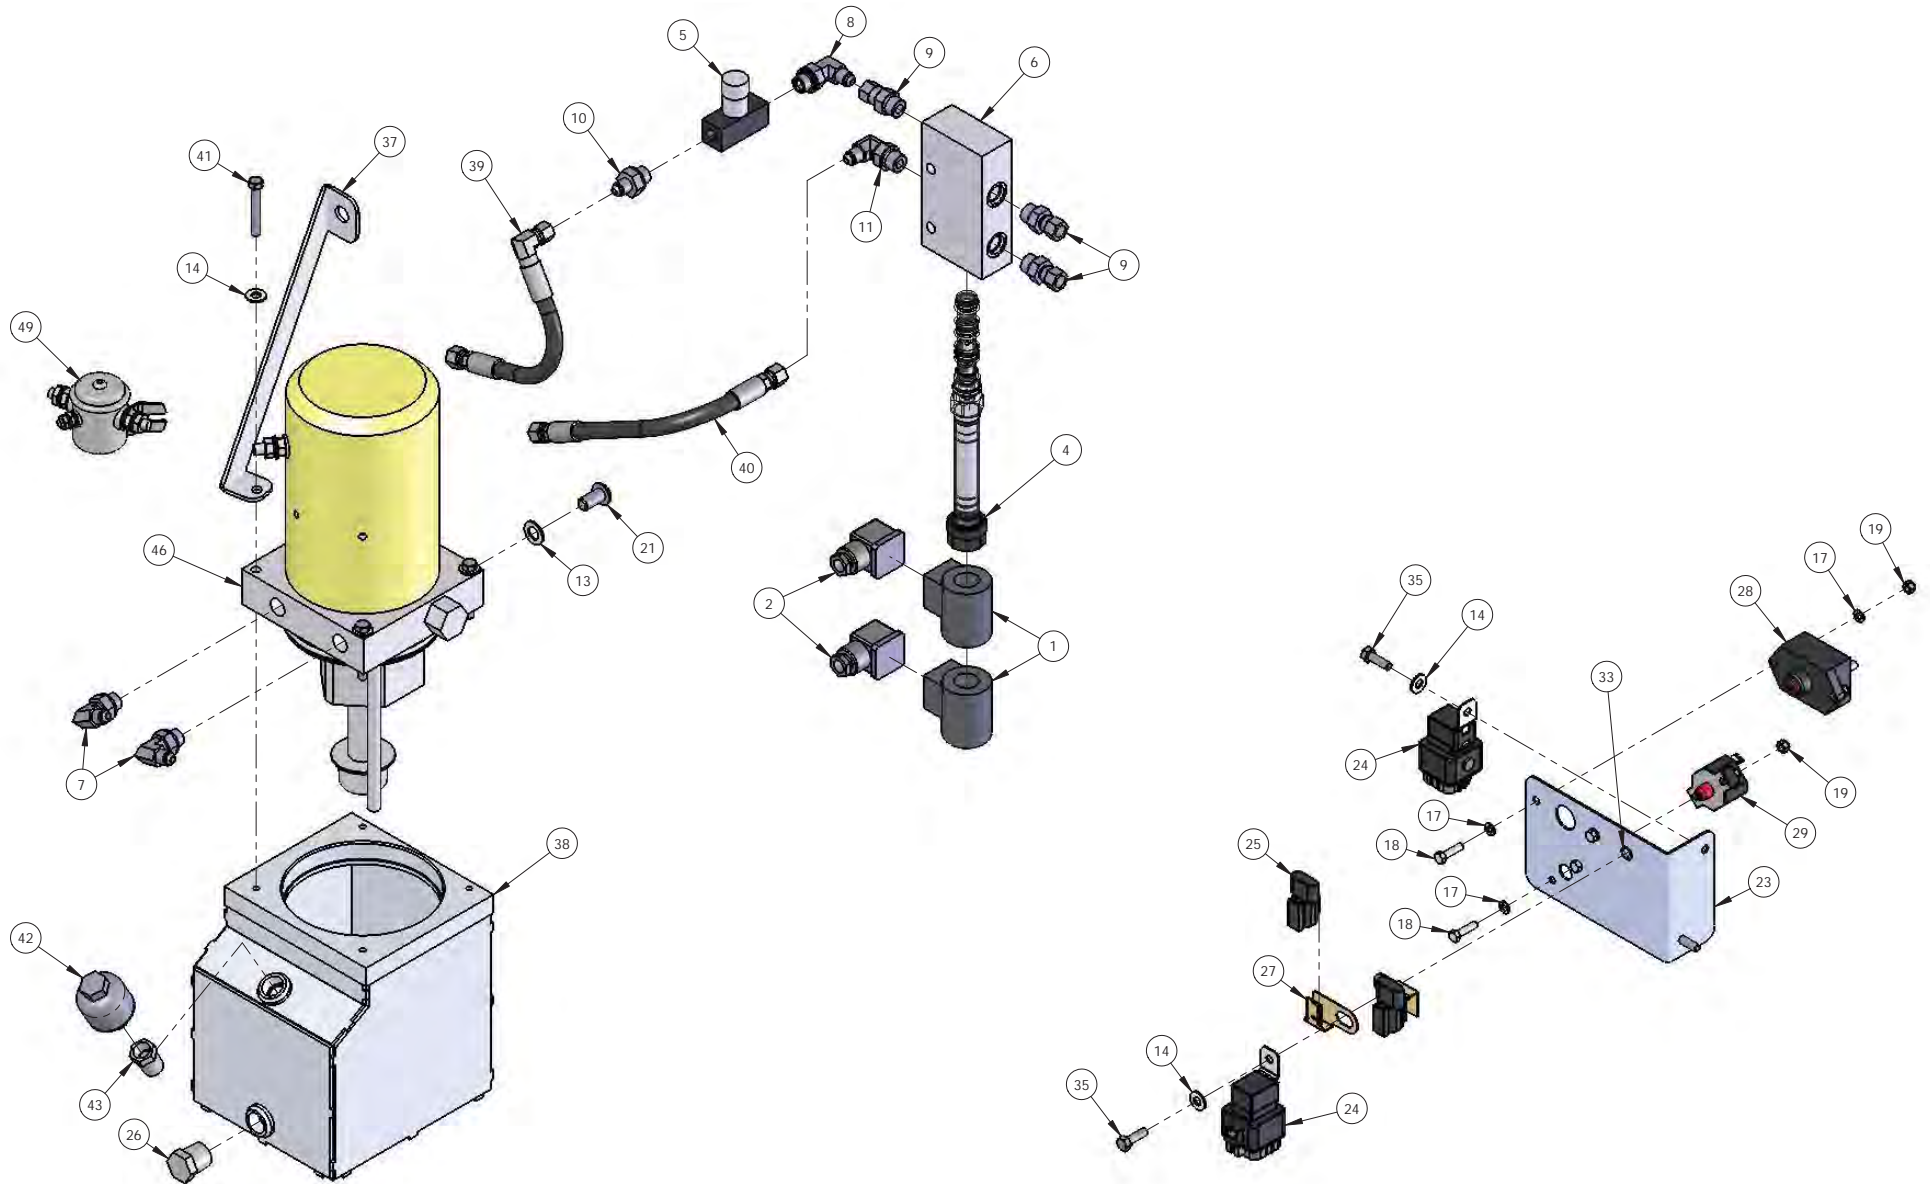

1 STAGE HYDRAULIC POWER PACK (WITHOUT COUNTERBALANCE VALVE) ADE005447

1 STAGE HYDRAULIC POWER PACK (WITHOUT COUNTERBALANCE VALVE) ADE005447

ITEM NO.	PART NUMBER	NAME	QTY.
1	ADE000099	Coil 24 Volt	2
2	ADE000100	Plug Hirschmann	2
3	ADE000853	Bolt	1
4	ADE000916	Hyd Component	1
5	ADE000918	Hyd Component	1
6	ADE000919	Hyd Component	1
7	ADE000929	Hyd Fitting	2
8	ADE000930	Hyd Fitting	1
9	ADE000932	Hyd Fitting	3
10	ADE000942	Adapter	1
11	ADE001309	Hydraulic Fitting	1
12	ADE001320	Alarm Buzzer	1
13	ADE001373	Washer	2
14	ADE001386	Washer	13
15	ADE001387	Nut	2
16	ADE001390	Hyd Fitting Adaptor	2
17	ADE001409	Washer	6
18	ADE001417	Bolt	4
19	ADE001419	Nut	4
20	ADE001421	Washer	4
21	ADE001422	Bolt	2
22	ADE001717	Nut M8	2
23	ADE002517	Fuse Panel	1
24	ADE002546	Relay	2
25	ADE002551	Diode	2

ITEM NO.	PART NUMBER	NAME	QTY.
26	ADE002725	Plug	1
27	ADE003755	Deutch Bracket	4
28	ADE003924	Circuit Breaker 120A	1
29	ADE003929	Circuit Breaker 10A	1
30	ADE003933	Conduit End Sleeve	1
31	ADE004098	Gland	1
32	ADE004169	Gland	1
33	ADE004199	Nutsert	1
34	ADE004244	P-Clip	2
35	ADE004306	Bolt	7
36	ADE004399	Washer	4
37	ADE004403	Pump Brace	1
38	ADE004582	Hydraulic Reservoir	1
39	ADE004729	Hose Assembly	1
40	ADE004732	Hose Assembly	1
41	ADE004979	Bolt	4
42	ADE004982	Breather	1
43	ADE004983	Reducing Bush	1
44	ADE004989	Gland	1
45	ADE005152	Hydraulic Cabinet	1
46	ADE005303	Pump Unit 24V	1
47	ADE005386	Conduit	1
48	ADE006812	Key	1
49	ADE009633	Solenoid	1
50	ADE011198	Blanking Grommet	4